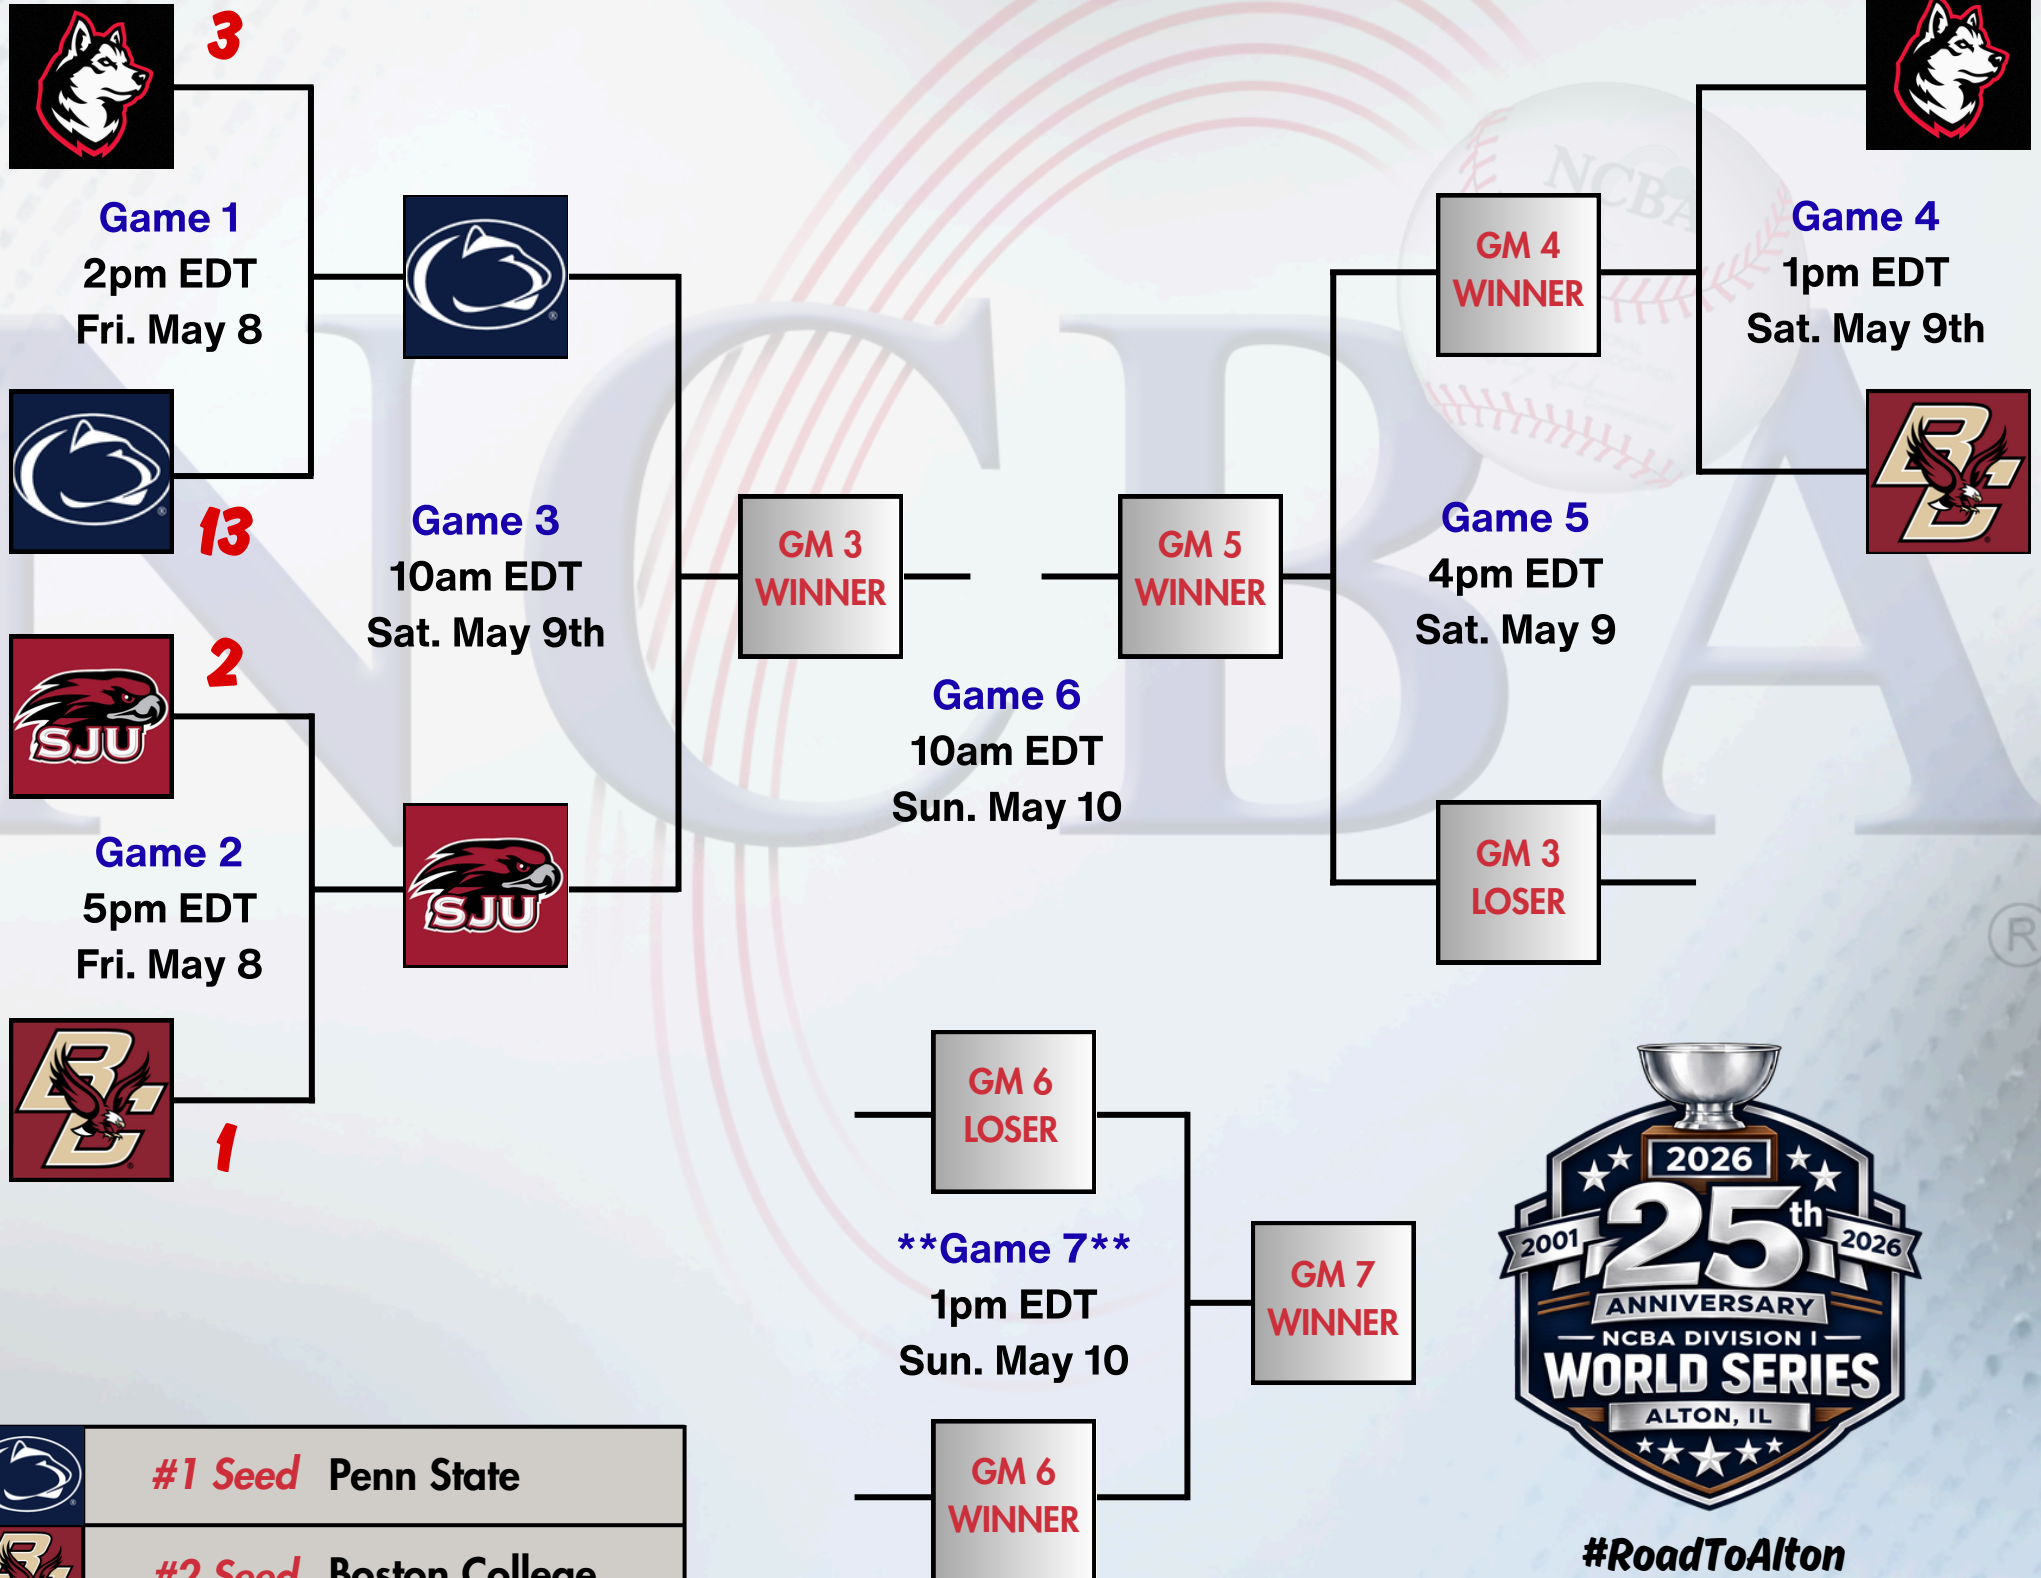

2026 NCBA North Atlantic Regional Tournament

Gutchess Lumber Sports Complex - Cortland, NY

	#1 Seed Penn State
	#2 Seed Boston College
	#3 Seed Northeastern
	#4 Seed St. Joe's