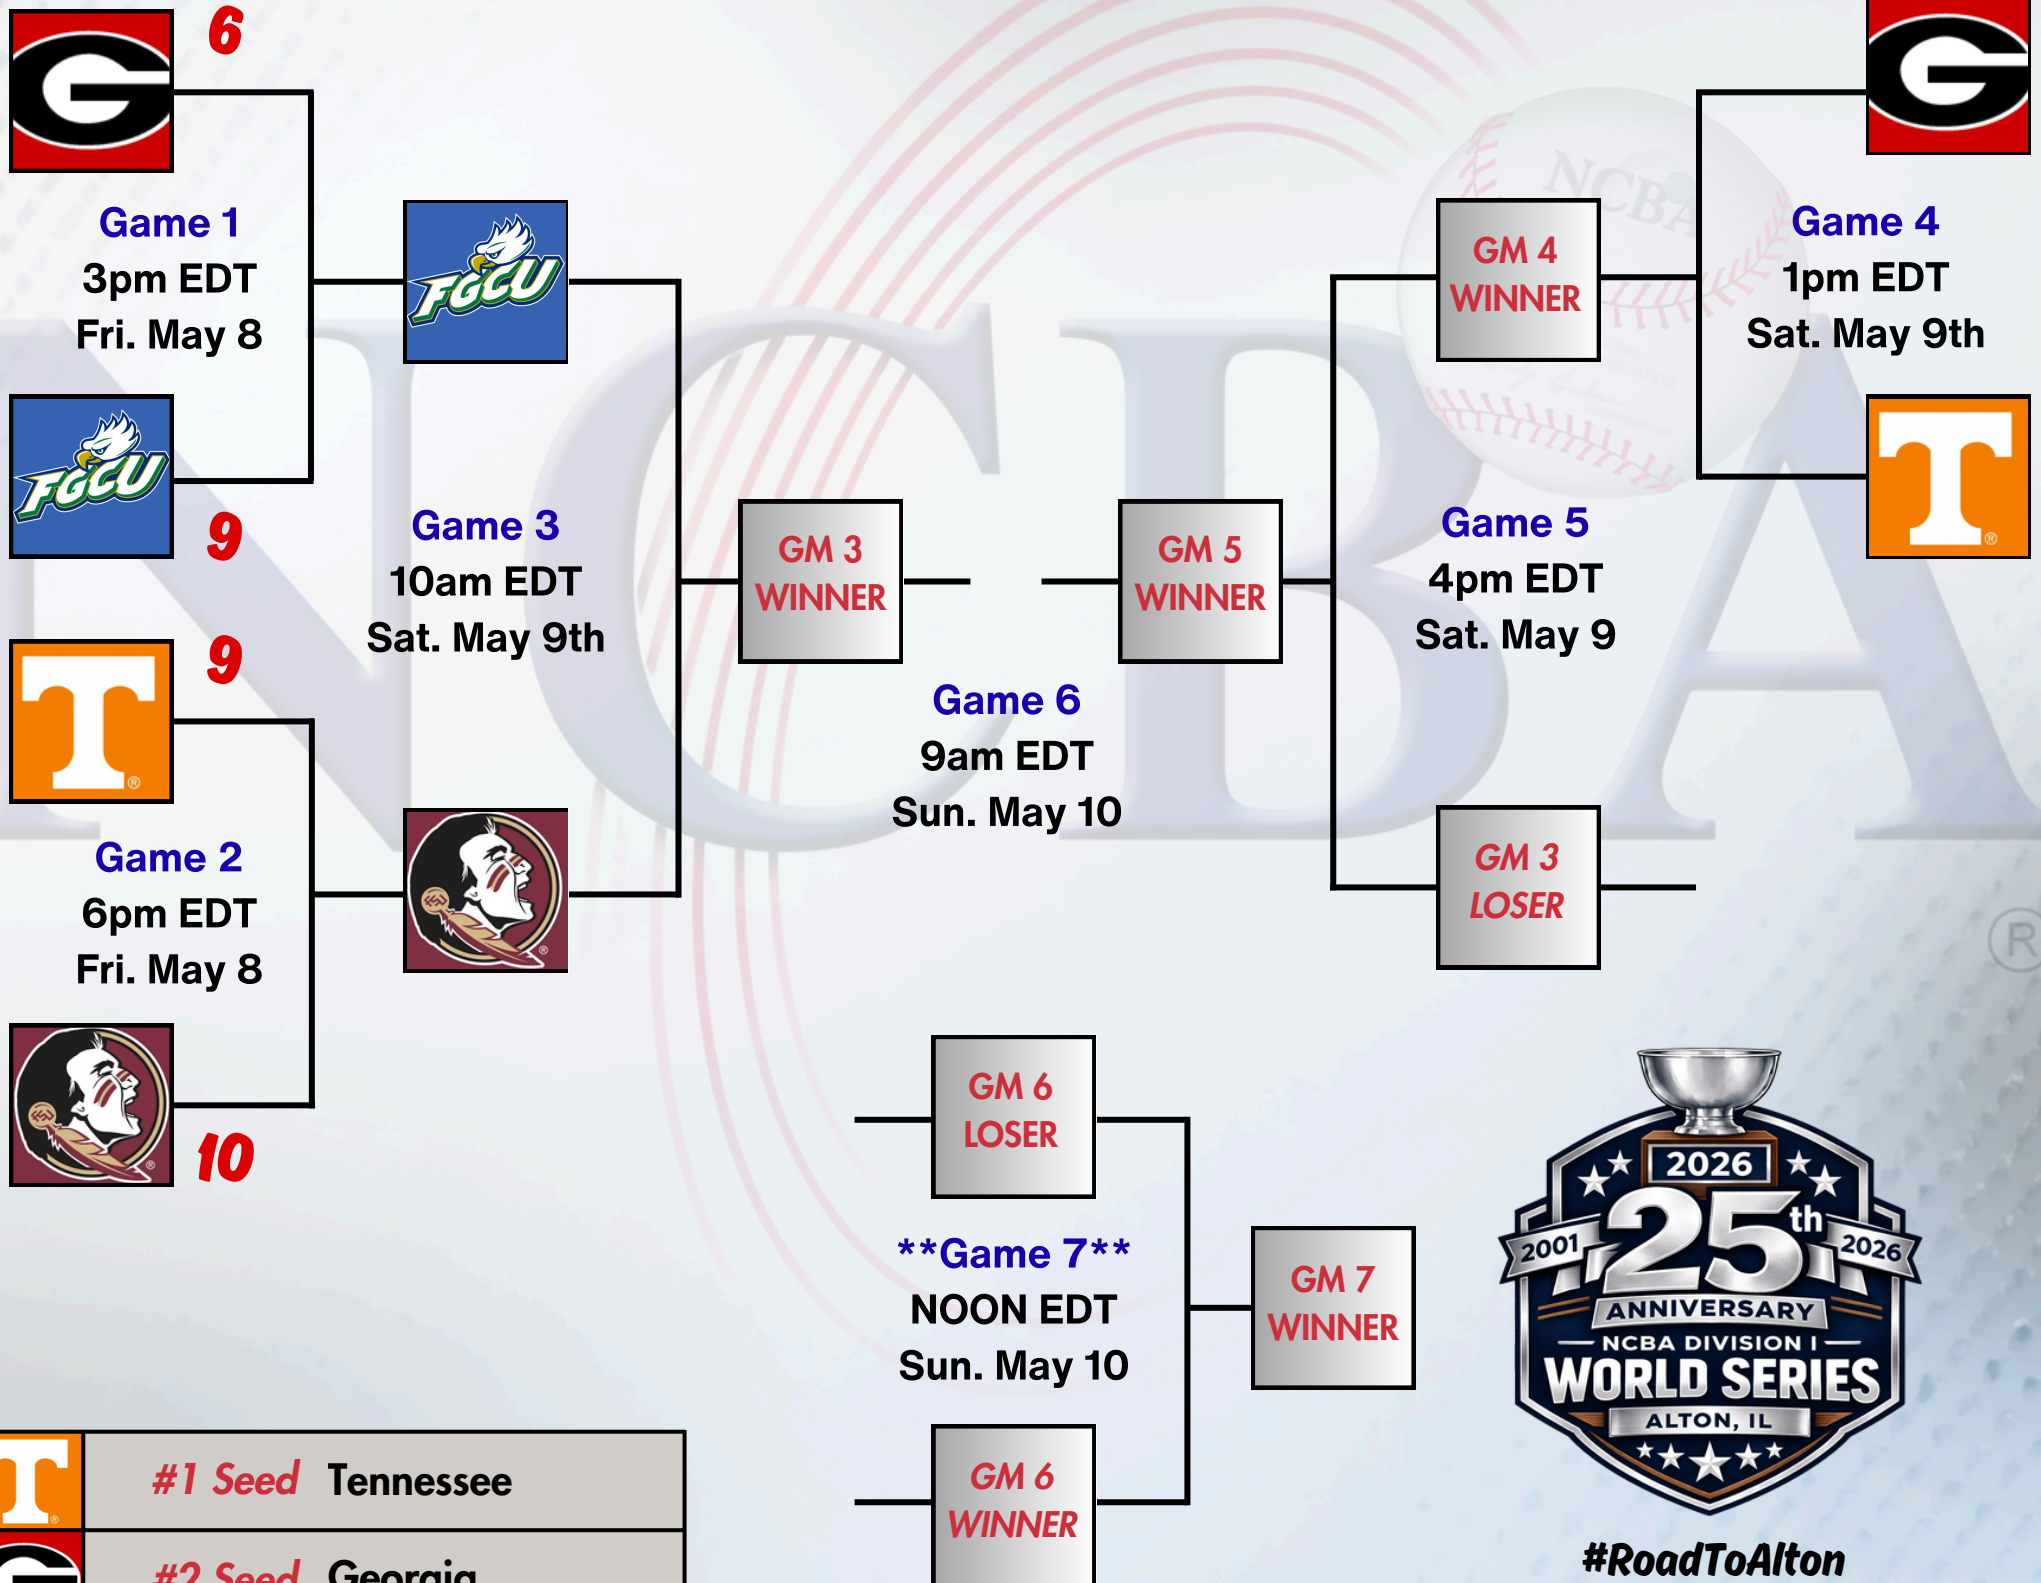

NCBA_Baseball

TheNCBA

NCBA

www.clubbaseball.org

2026 NCBA South Atlantic Regional Tournament

The Chuck - Peachtree City, GA

	#1 Seed Tennessee
	#2 Seed Georgia
	#3 Seed FL Gulf Coast
	#4 Seed Florida State

#RoadToAlton