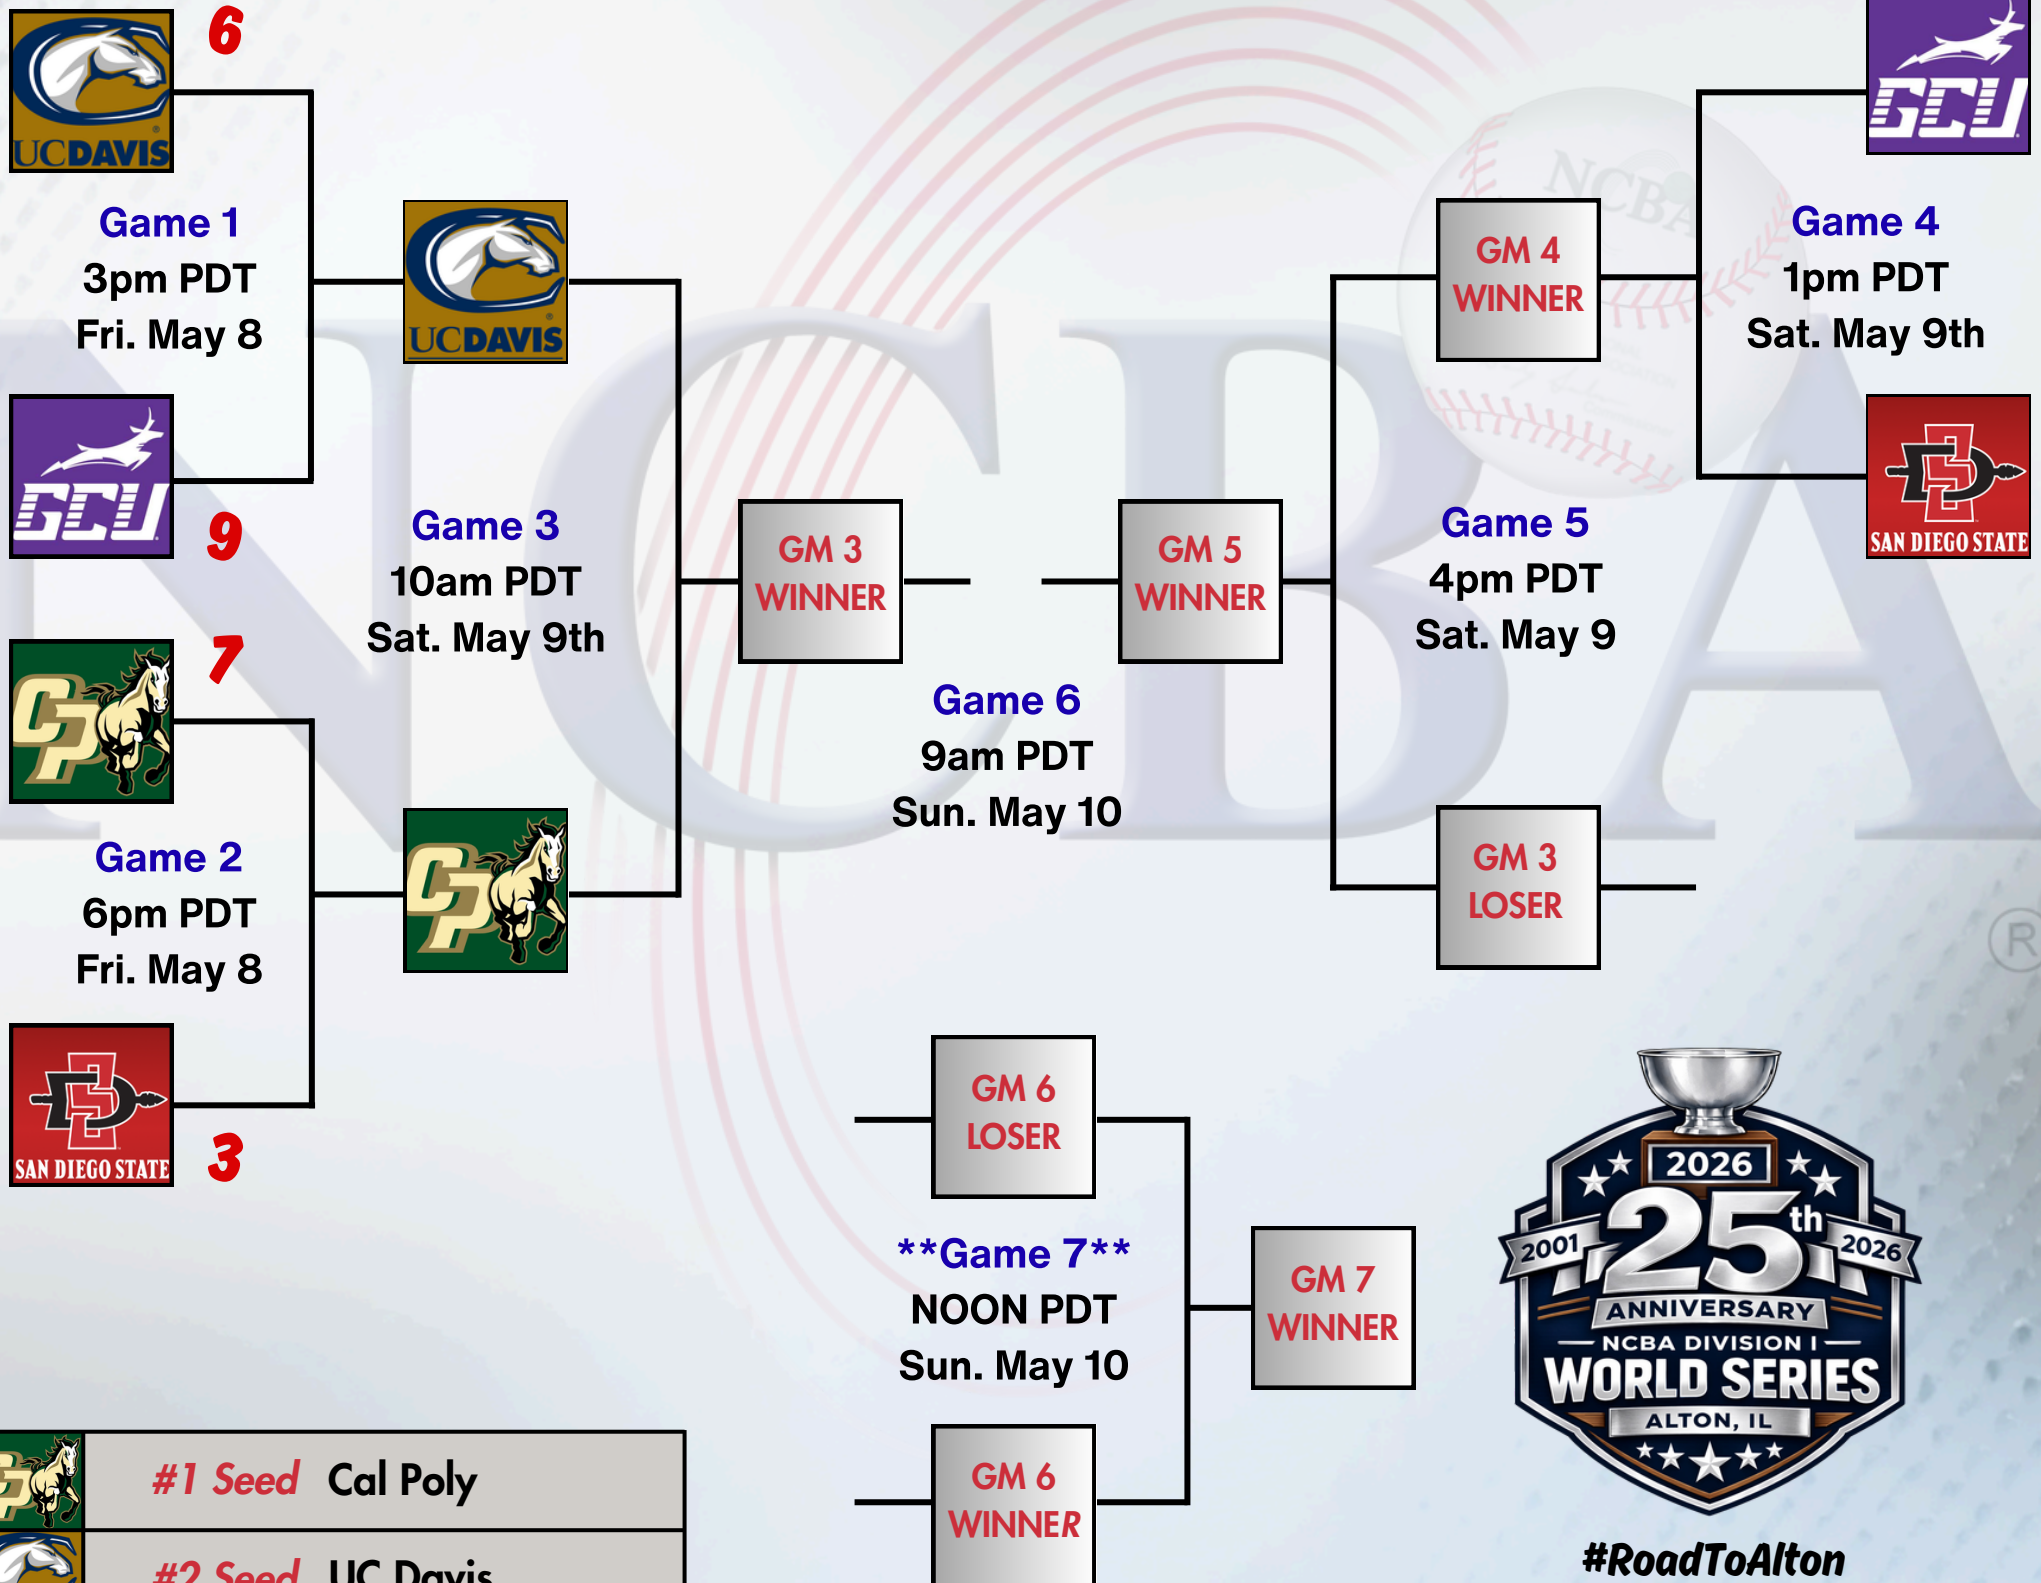

2026 NCBA Southern Pacific Regional Tournament

Palm Springs Stadium - Palm Springs, CA

	#1 Seed Cal Poly
	#2 Seed UC Davis
	#3 Seed Grand Canyon
	#4 Seed San Diego State