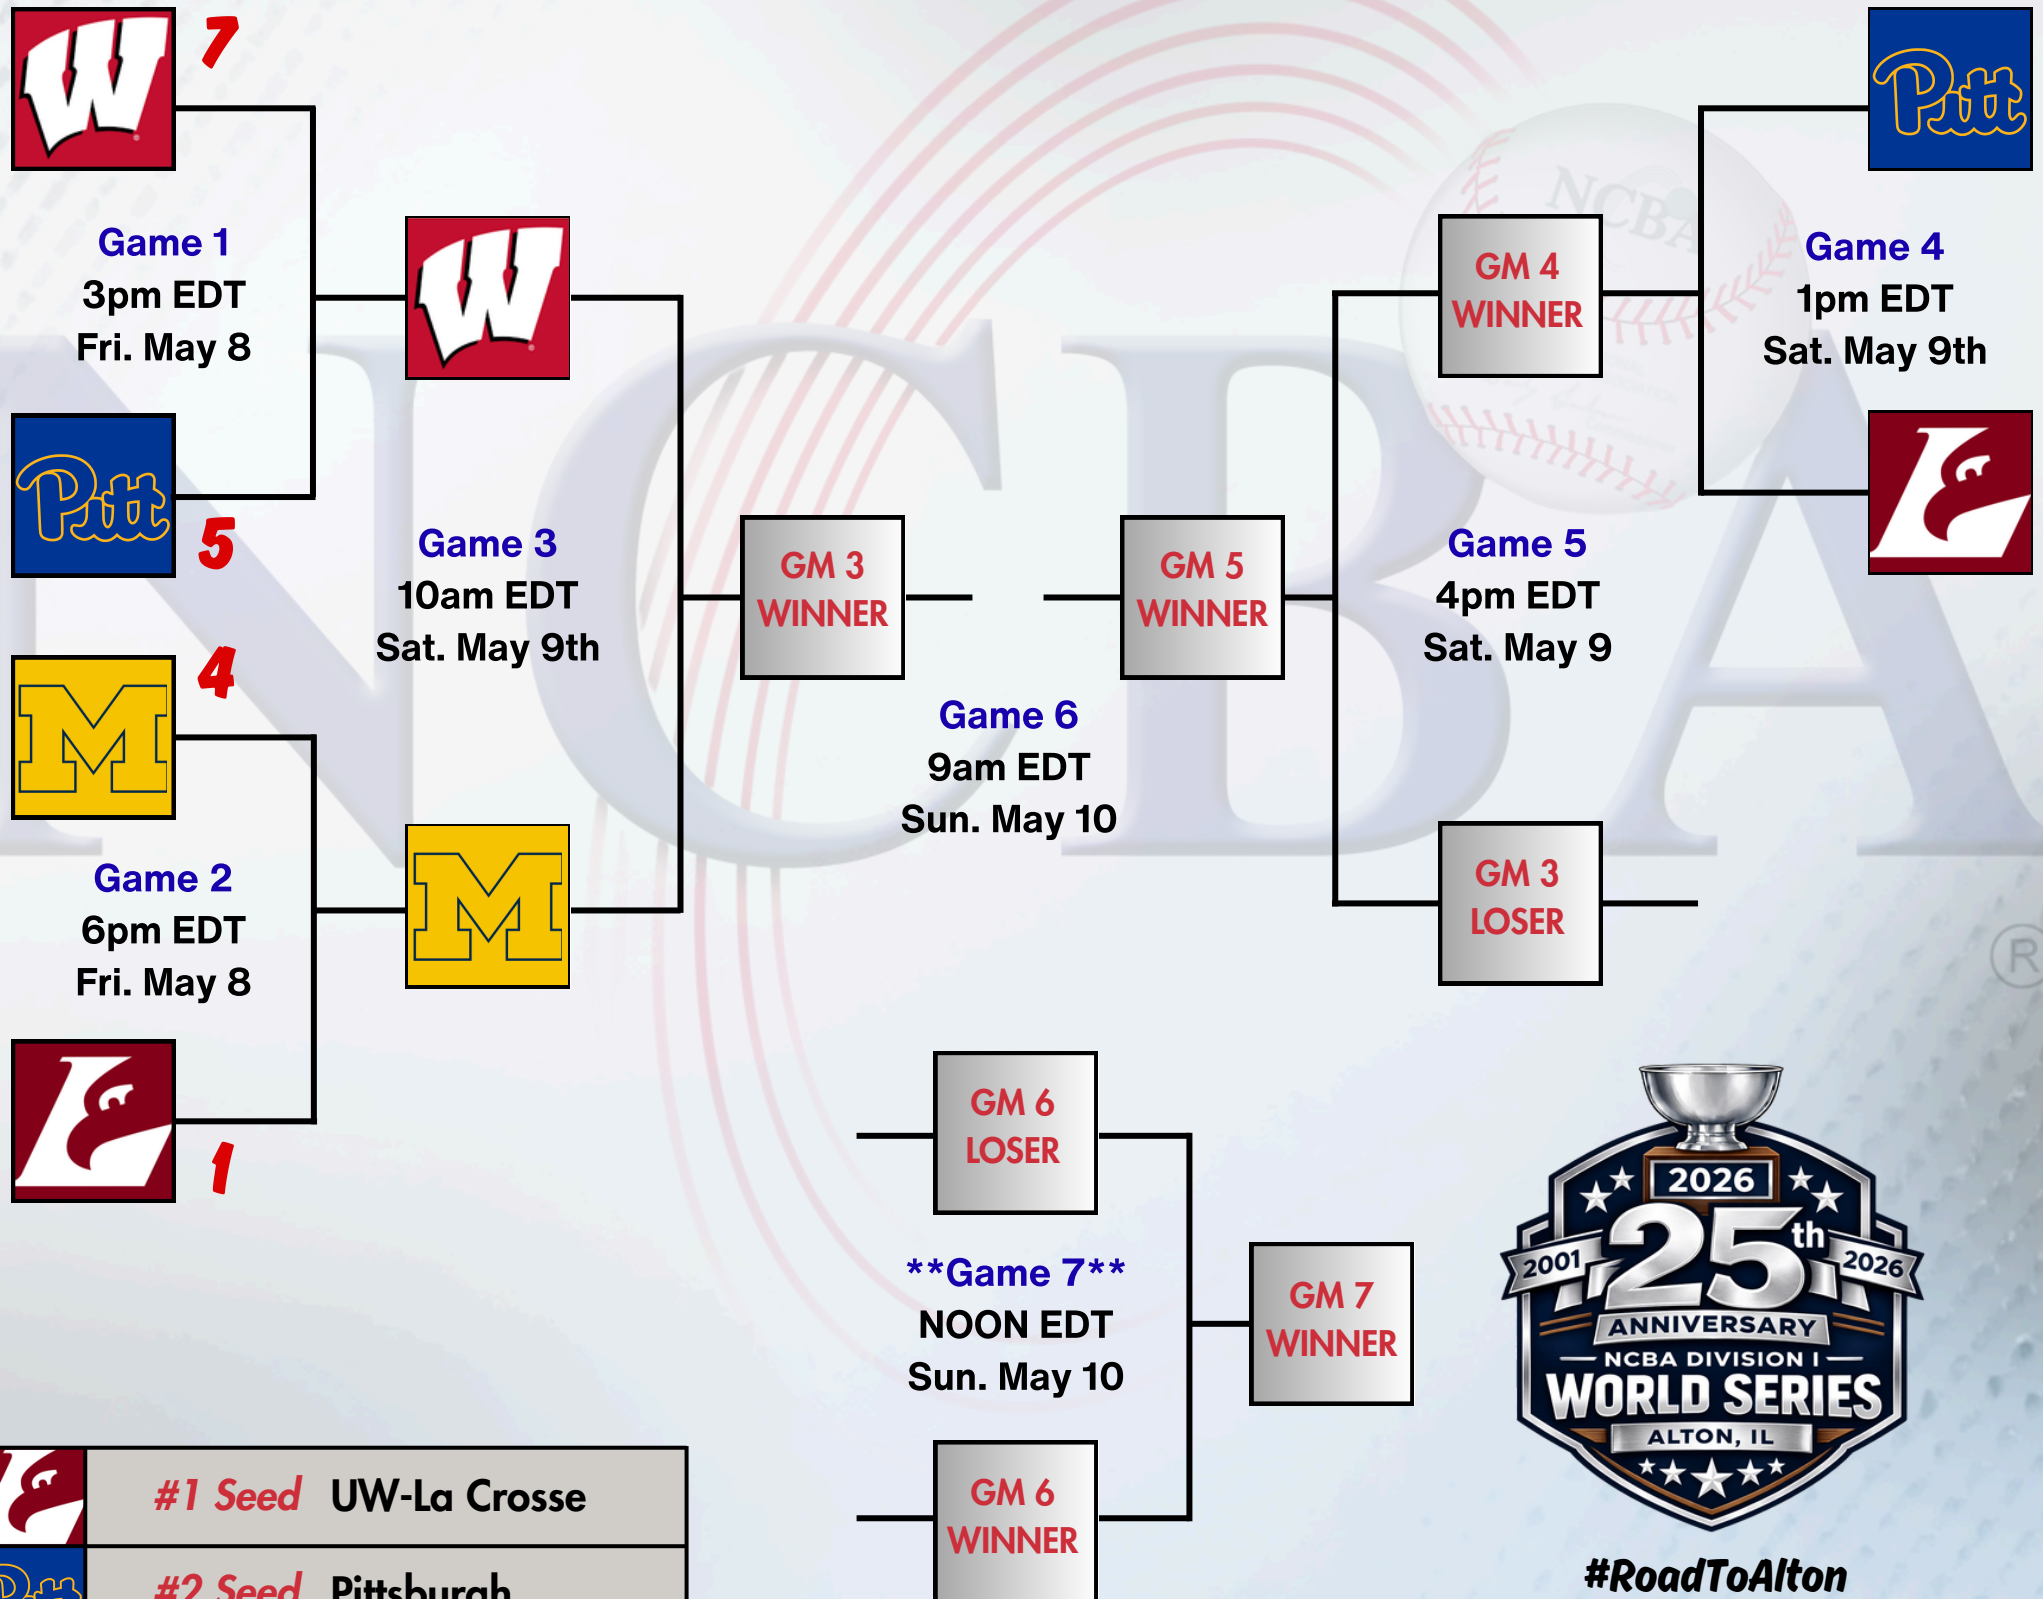

2026 NCBA Great Lakes Regional Tournament

World Baseball Academy - Fort Wayne, IN

	#1 Seed UW-La Crosse
	#2 Seed Pittsburgh
	#3 Seed Michigan
	#4 Seed Wisconsin

#RoadToAlton

Higher seed is home team, unless lower seed has higher tournament winning percentage.

Teams from the same conference **CANNOT** meet 1st round

**Game 7 is "If Necessary" - Event is Double Elimination

NCBA_Baseball

TheNCBA

NCBA

www.clubbaseball.org

2026 NCBA Gulf Coast Regional Tournament

Lou St. Amant Field - Monroe, LA

NCBA_Baseball

TheNCBA

NCBA

www.clubbaseball.org

2026 NCBA South Atlantic Regional Tournament

The Chuck - Peachtree City, GA

	#1 Seed Tennessee
	#2 Seed Georgia
	#3 Seed FL Gulf Coast
	#4 Seed Florida State

#RoadToAlton