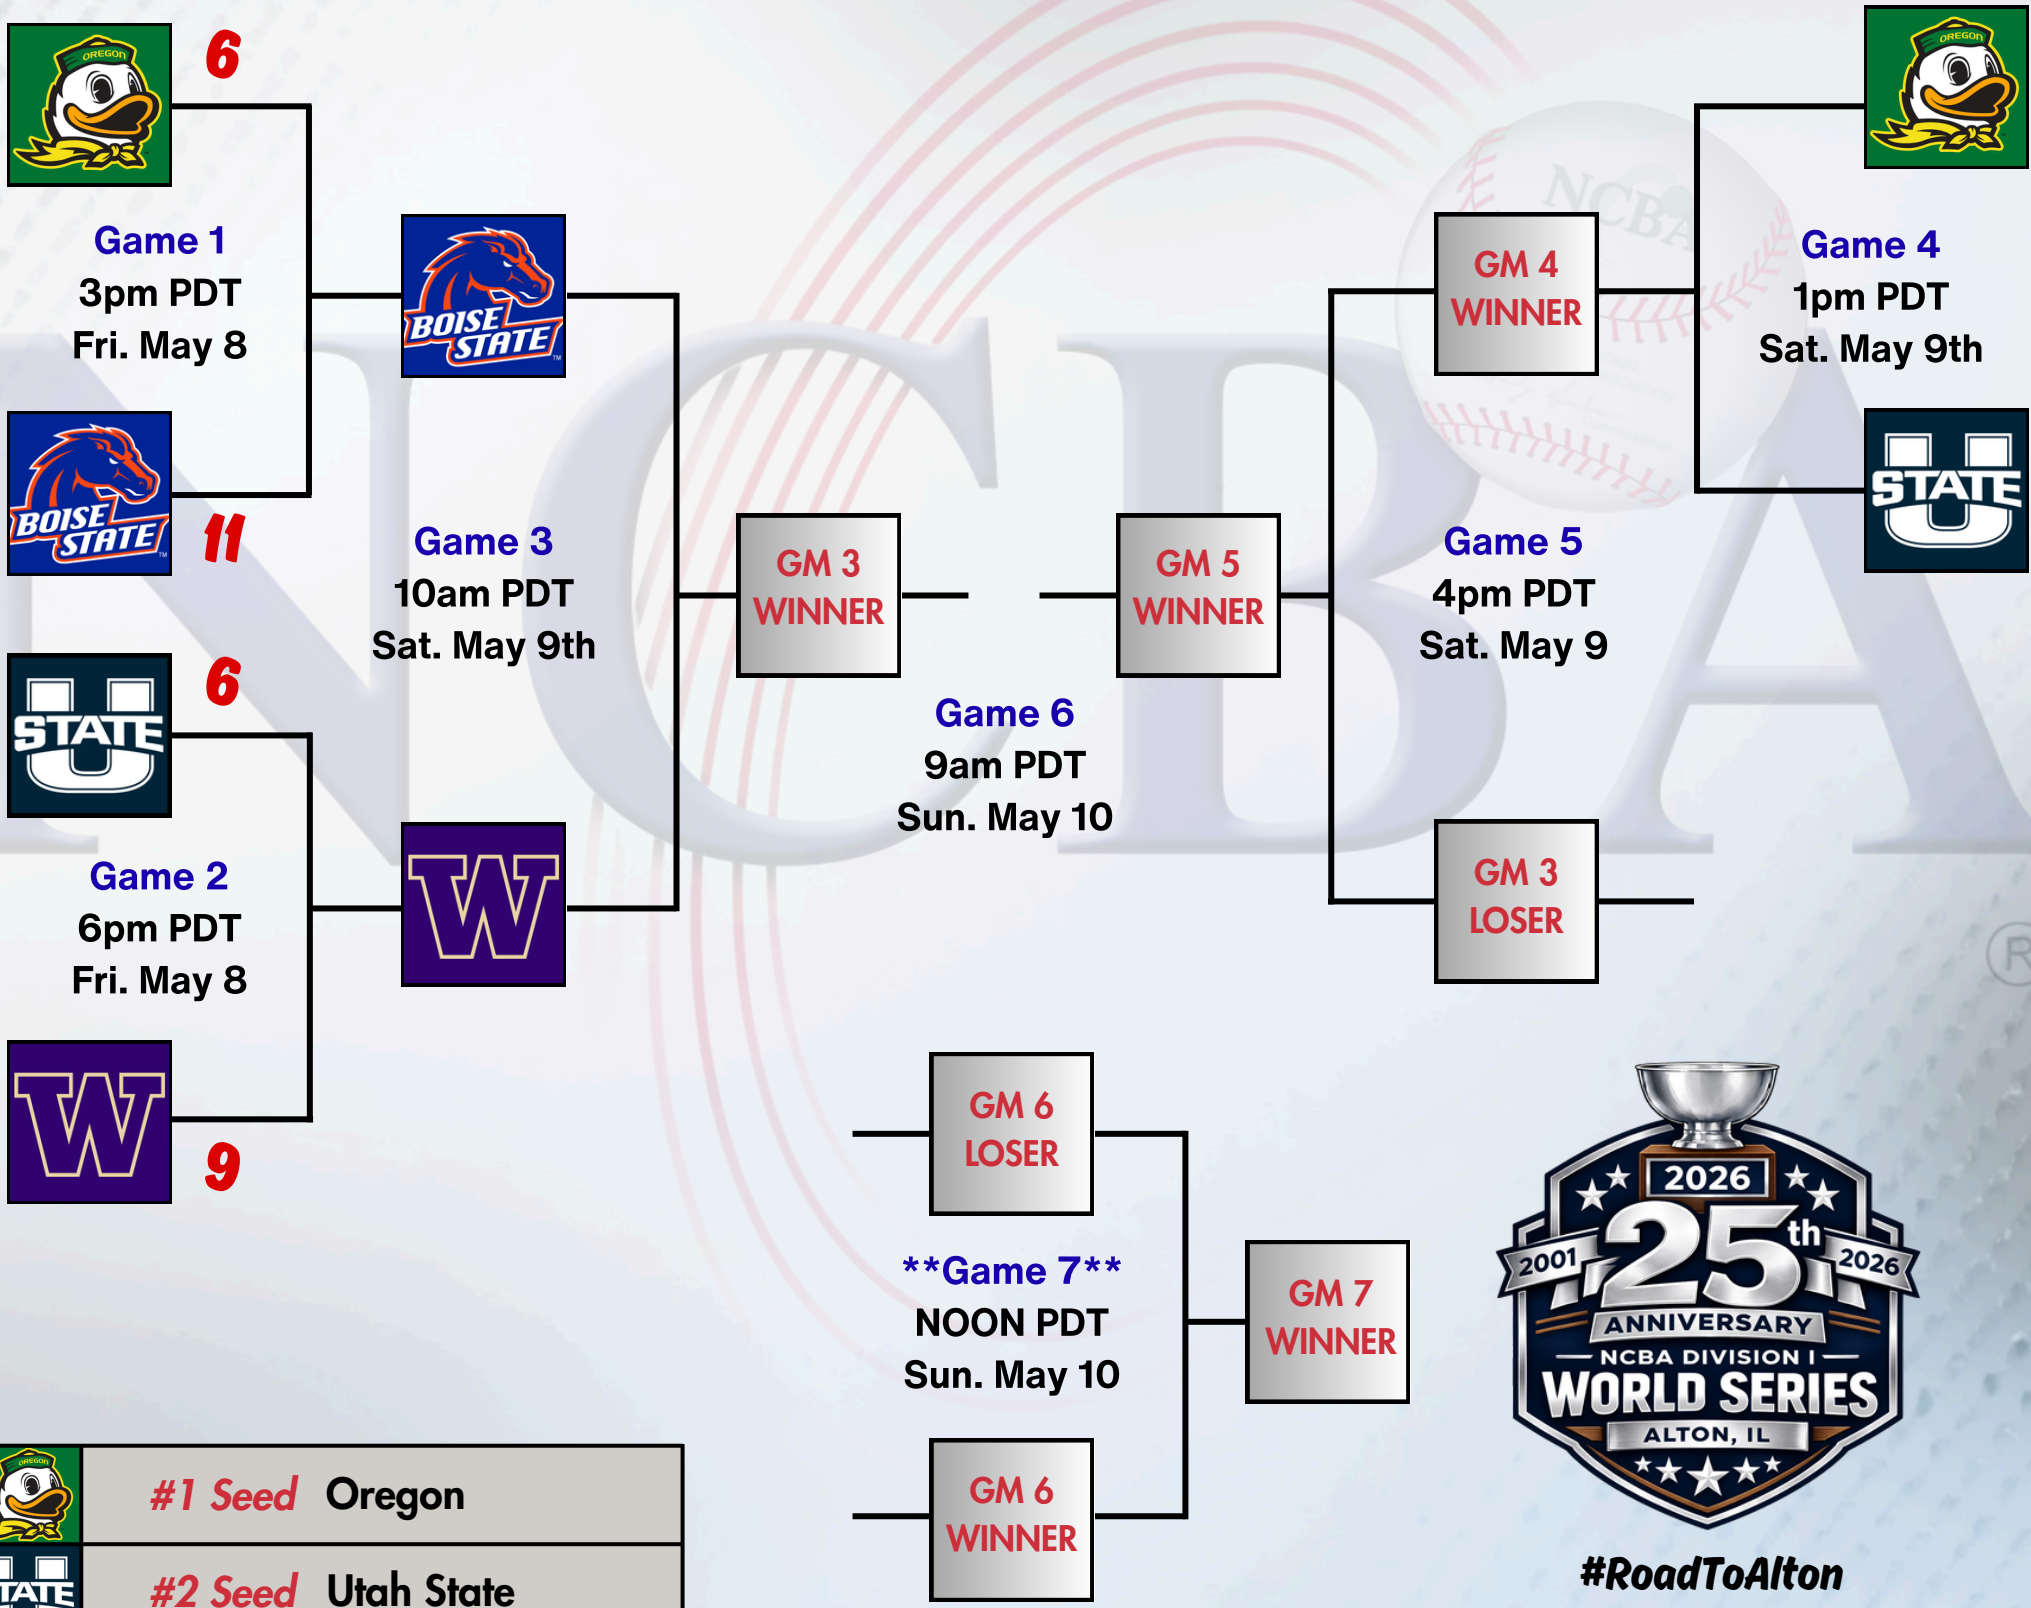

NCBA_Baseball

TheNCBA

NCBA

www.clubbaseball.org

2026 NCBA Northern Pacific Regional Tournament

Optimist Field - La Grande, OR

	#1 Seed Oregon
	#2 Seed Utah State
	#3 Seed Boise State
	#4 Seed Washington

#RoadToAlton