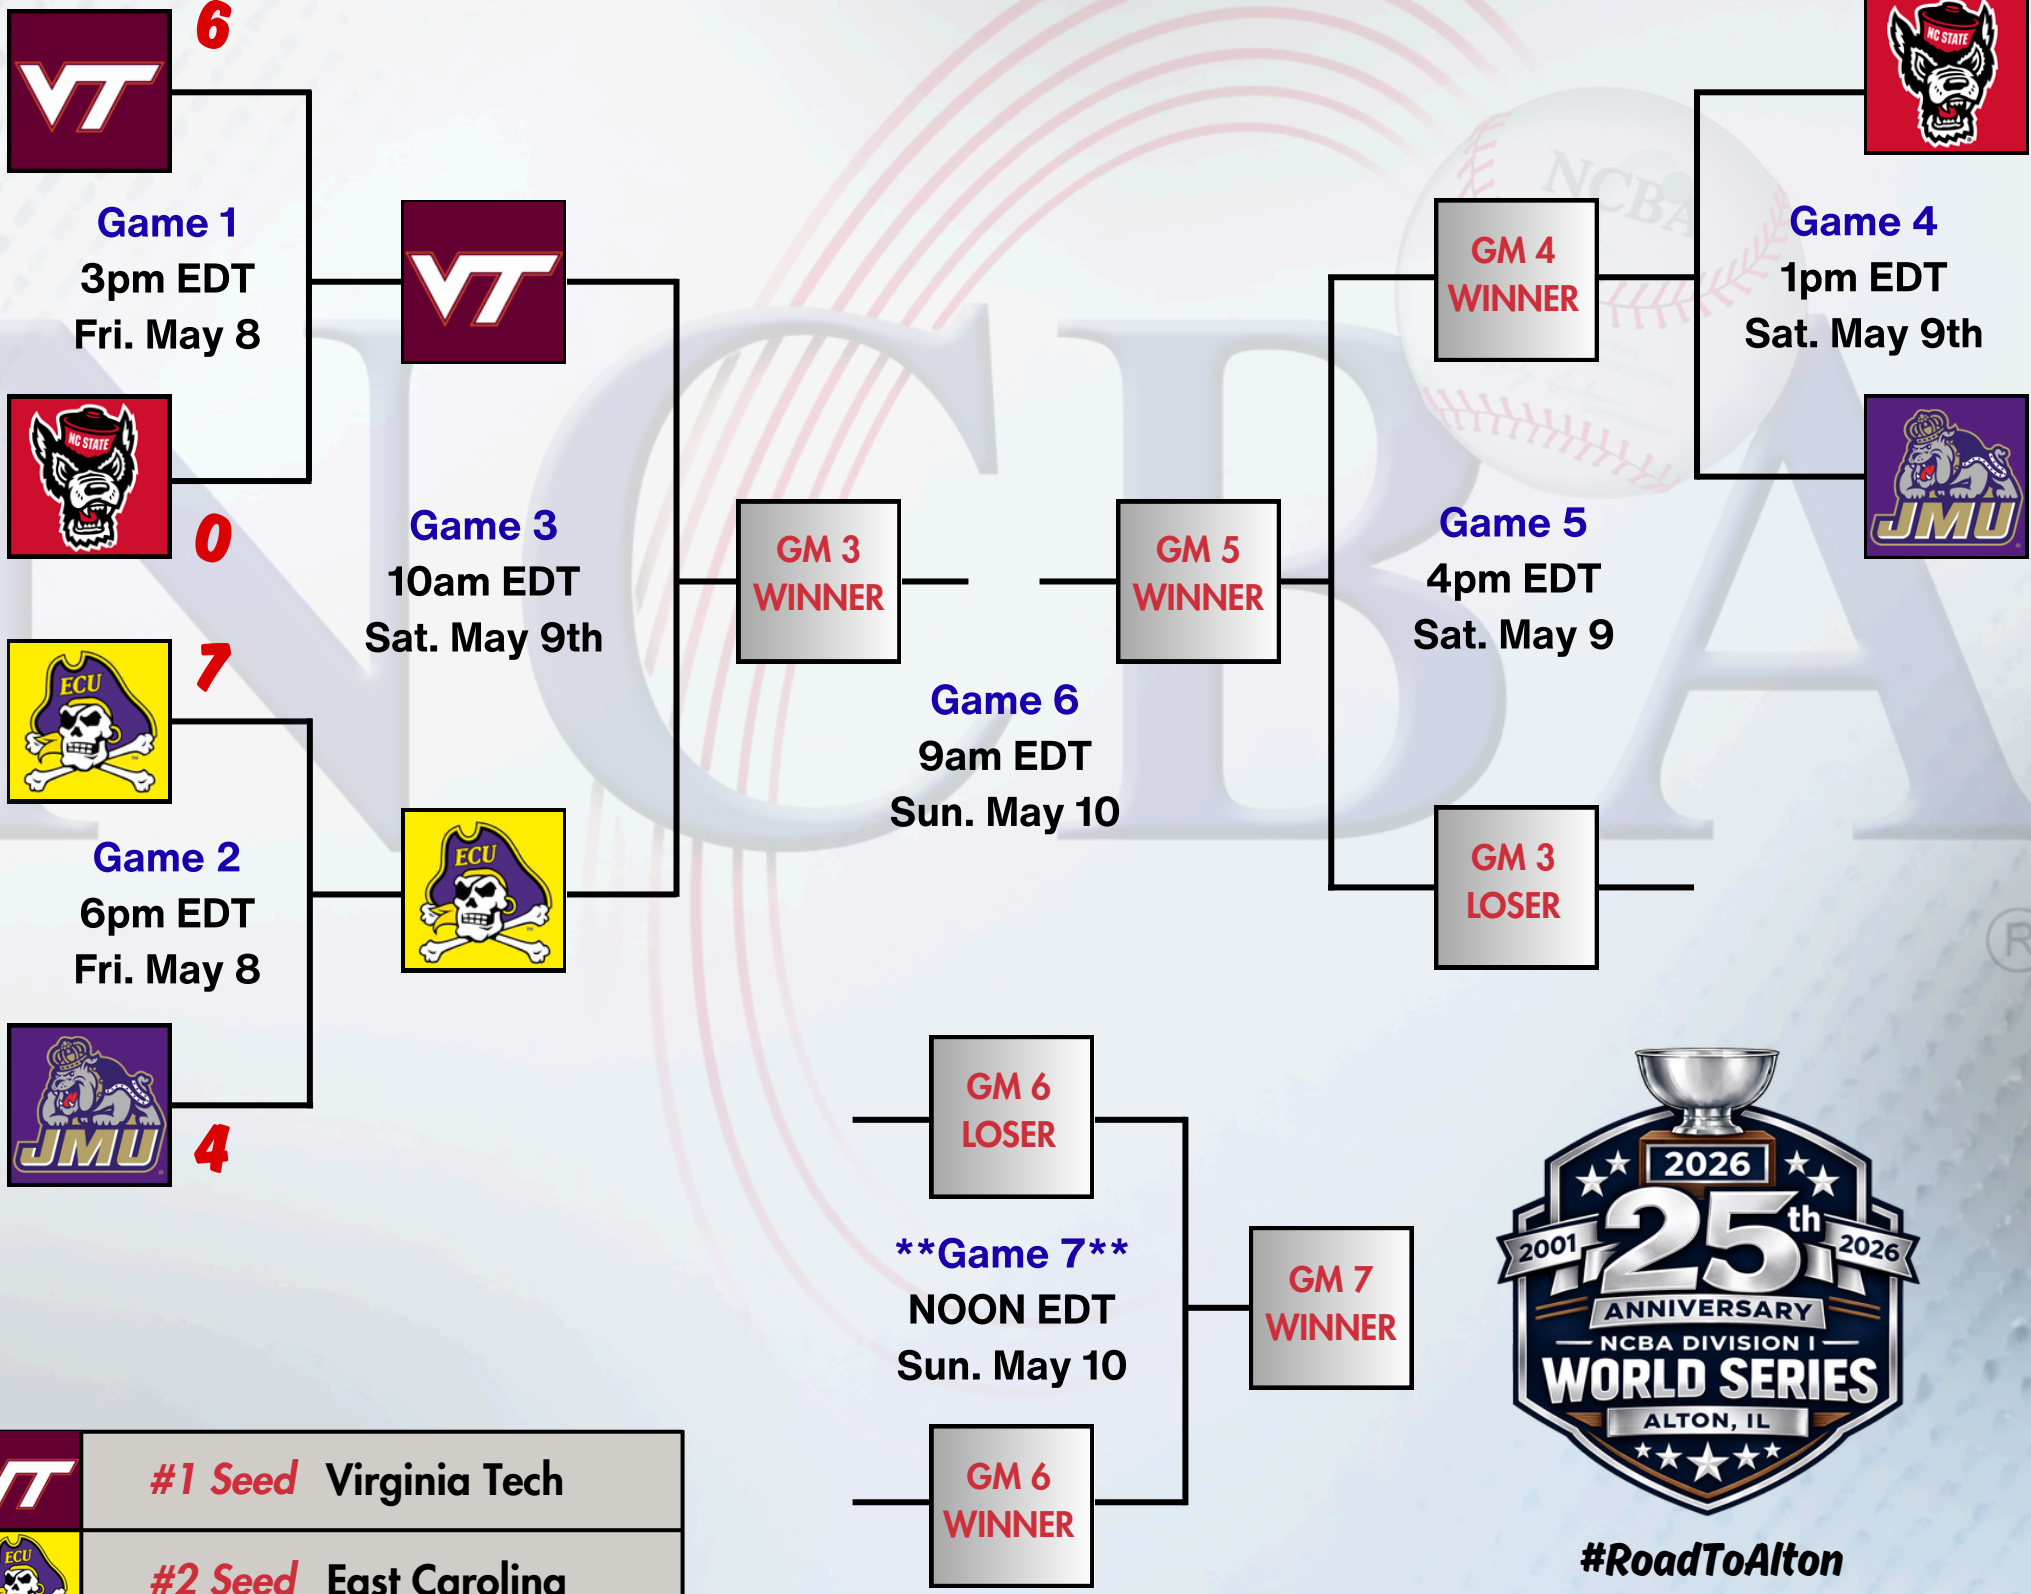

2026 NCBA Mid Atlantic Regional Tournament

Shepherd Stadium - Colonial Heights, VA

#RoadToAlton

	#1 Seed Virginia Tech
	#2 Seed East Carolina
	#3 Seed NC State
	#4 Seed James Madison

Higher seed is home team, unless lower seed has higher tournament winning percentage.
Teams from the same conference **CANNOT** meet 1st round
**Game 7 is "If Necessary" - Event is Double Elimination

NCBA_Baseball
TheNCBA
NCBA
www.clubbaseball.org