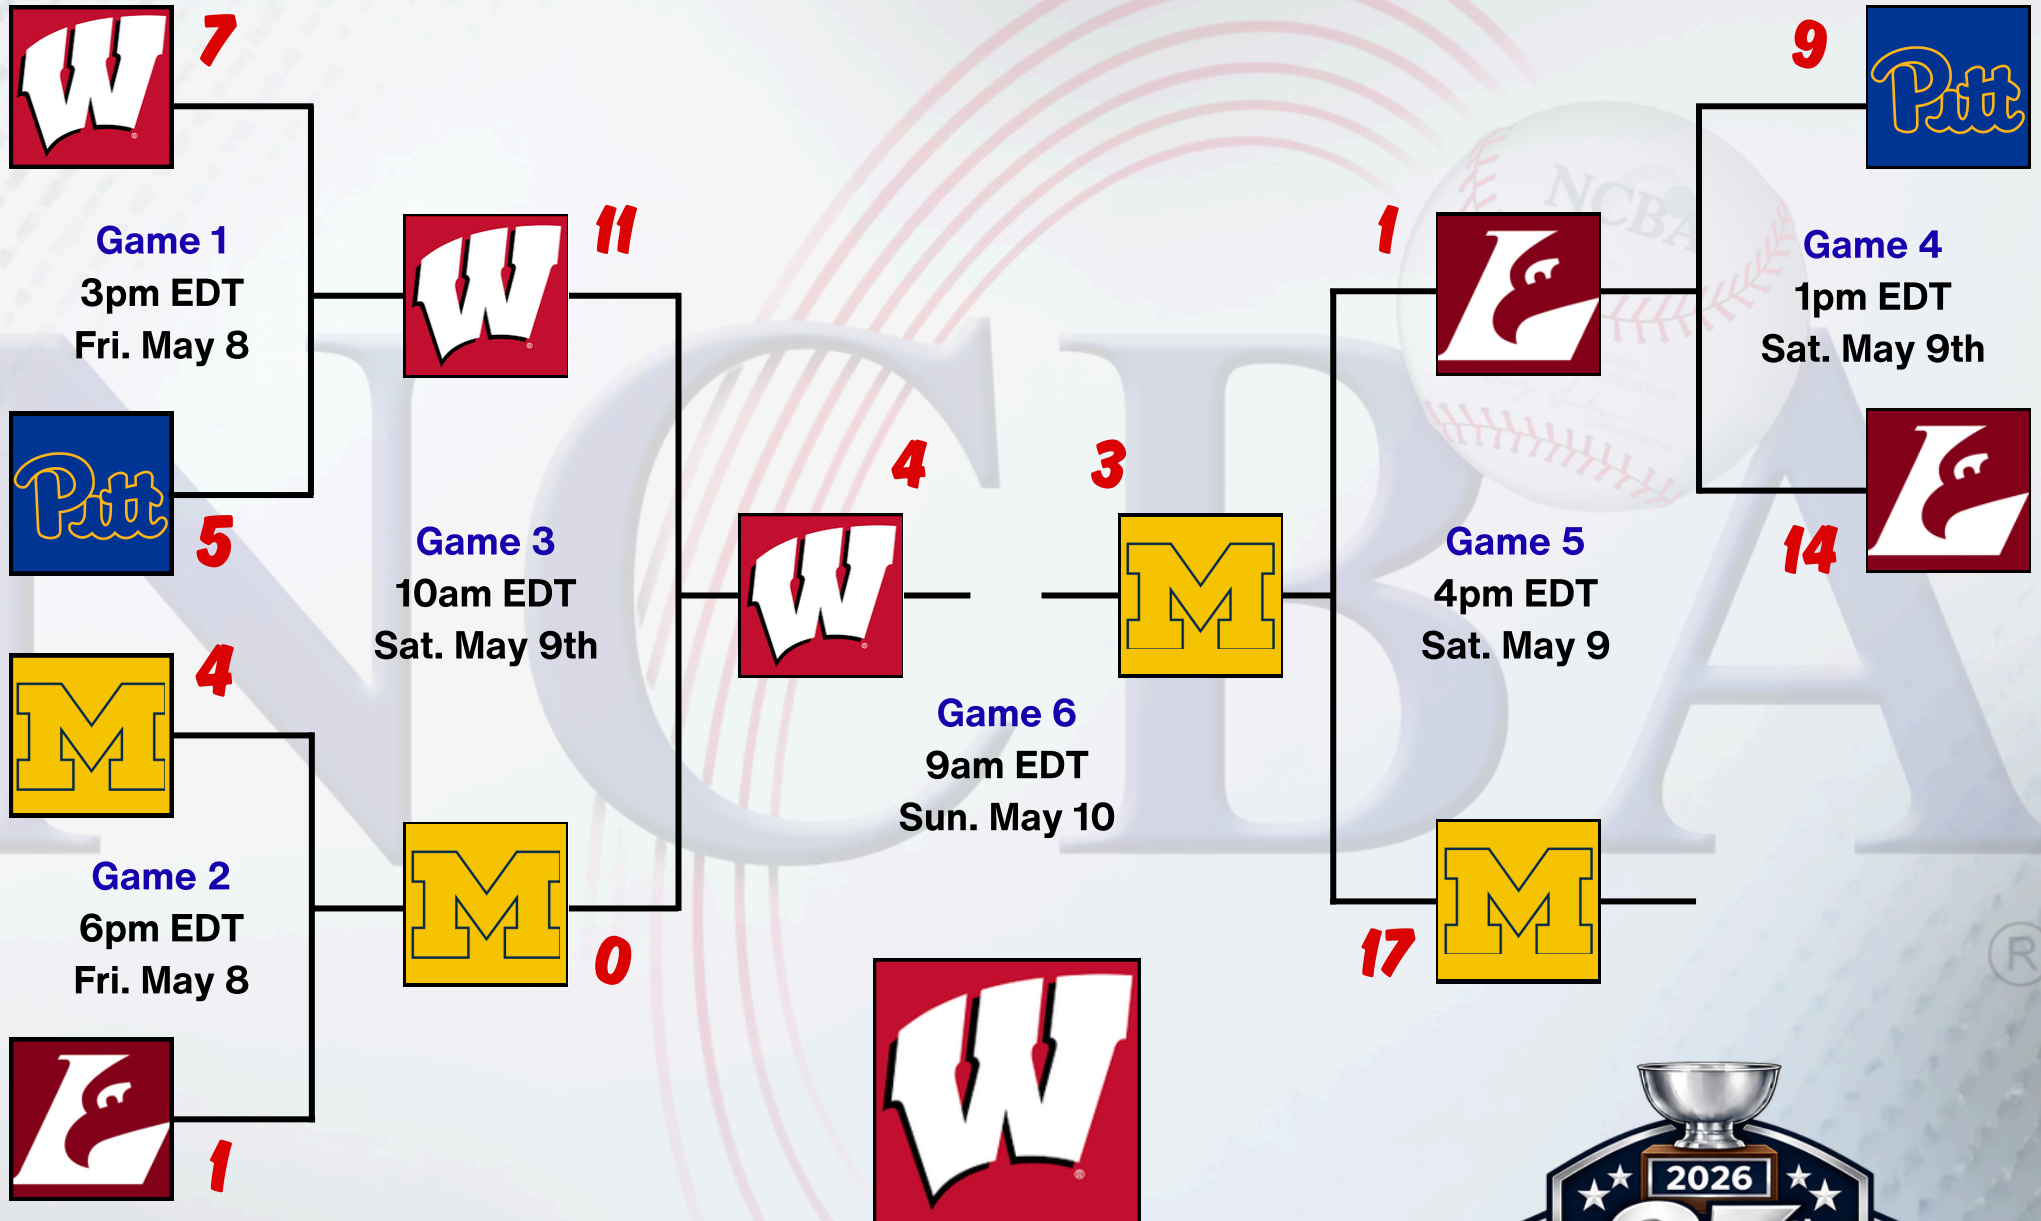

2026 NCBA Great Lakes Regional Tournament

World Baseball Academy - Fort Wayne, IN

University of Wisconsin

Great Lakes
Regional
Champions

#RoadToAlton

	#1 Seed UW-La Crosse
	#2 Seed Pittsburgh
	#3 Seed Michigan
	#4 Seed Wisconsin

Higher seed is home team, unless lower seed has higher tournament winning percentage.

Teams from the same conference **CANNOT** meet 1st round

**Game 7 is "If Necessary" - Event is Double Elimination

NCBA_Baseball

TheNCBA

NCBA

www.clubbaseball.org

2026 NCBA Gulf Coast Regional Tournament

Lou St. Amant Field - Monroe, LA

#RoadToAlton

	#1 Seed Texas A&M
	#2 Seed Auburn
	#3 Seed Parker
	#4 Seed Baylor

Auburn University

**Game 7 is "If Necessary" - Event is Double Elimination

NCBA_Baseball

TheNCBA

NCBA

www.clubbaseball.org

2026 NCBA South Atlantic Regional Tournament

The Chuck - Peachtree City, GA

#RoadToAlton