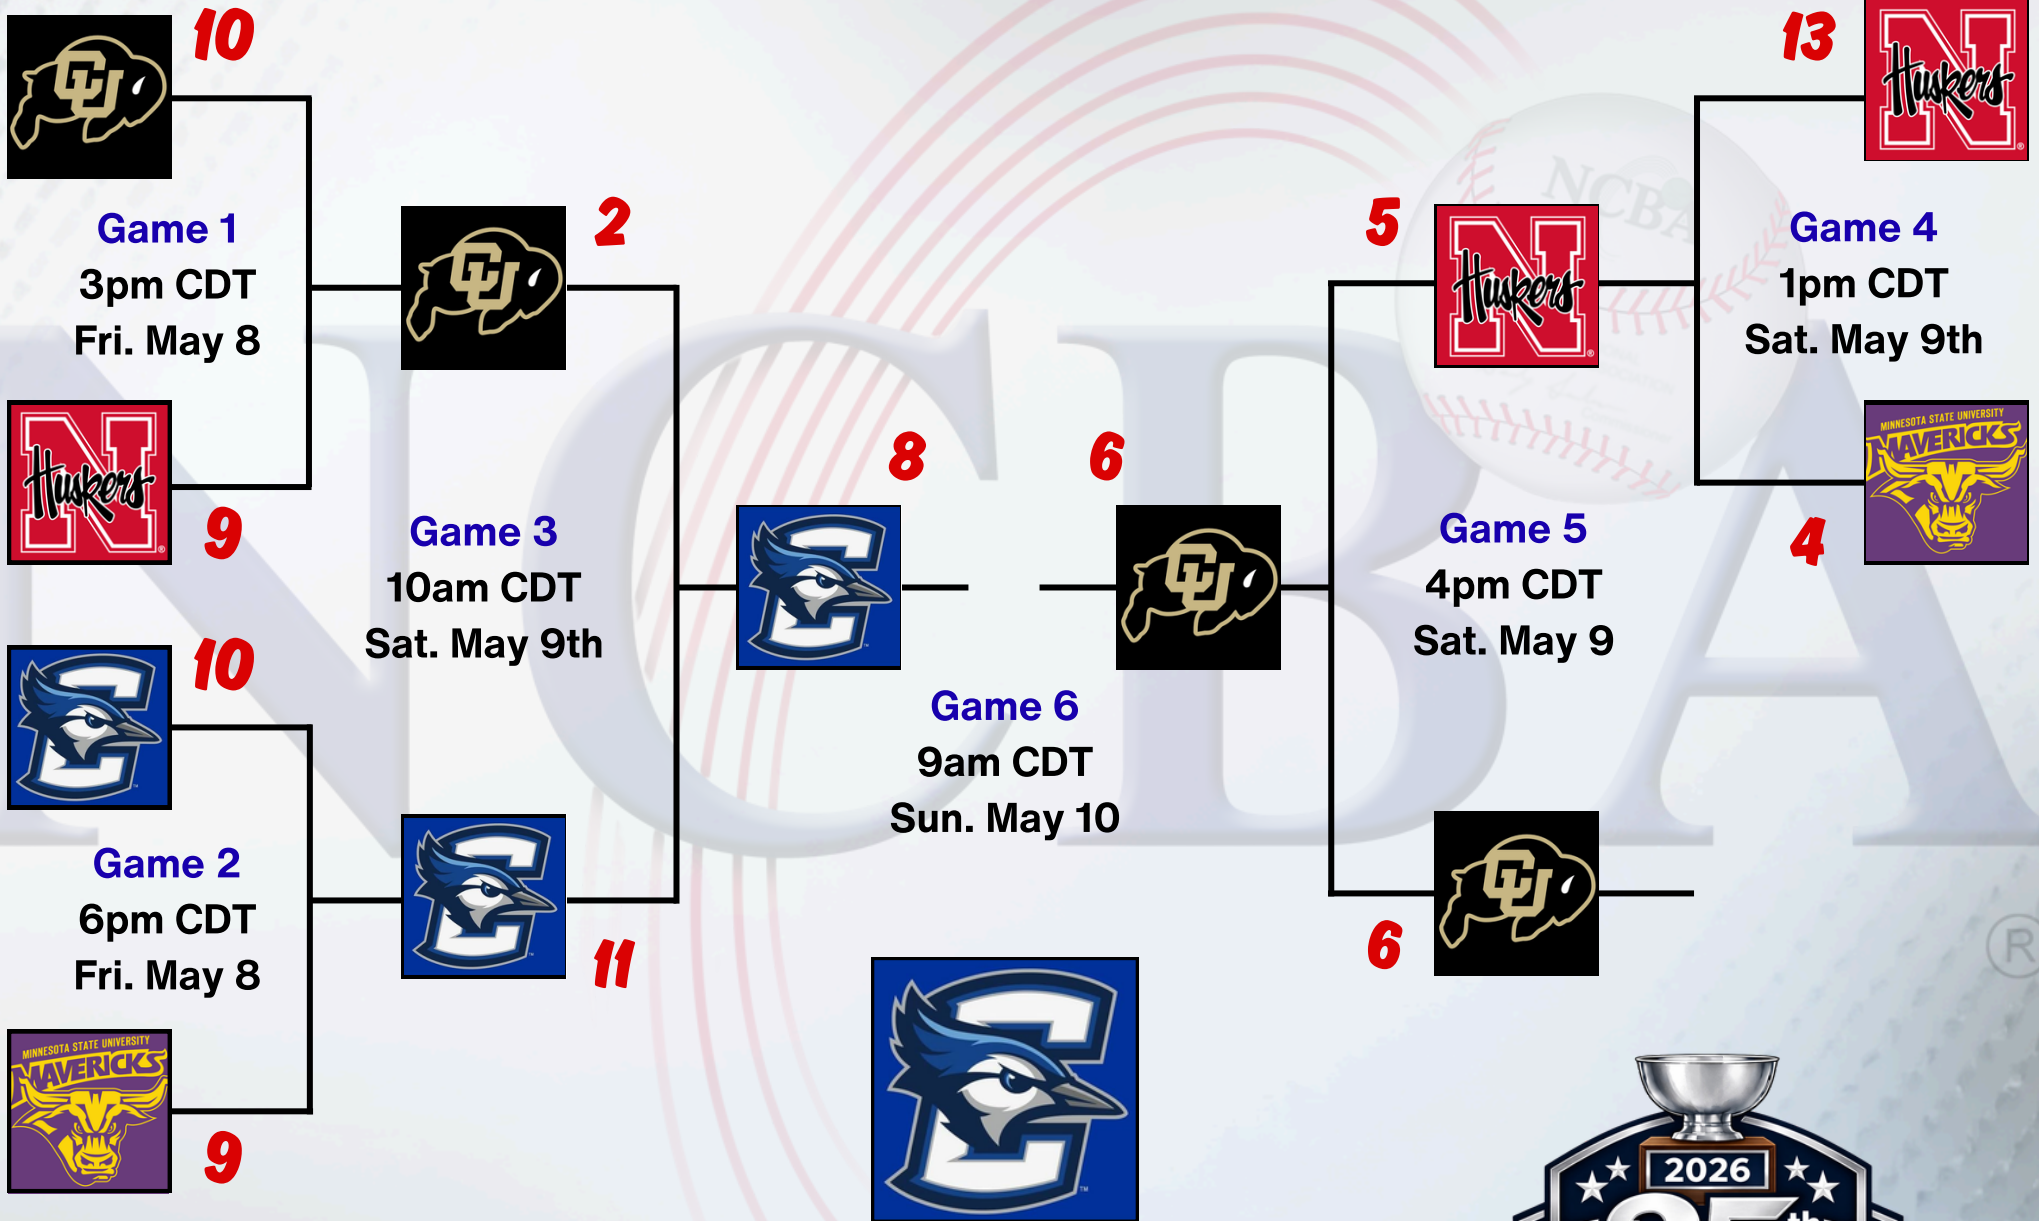

TheNCBA

NCBA

www.clubbaseball.org

2026 NCBA Gulf Coast Regional Tournament

Lou St. Amant Field - Monroe, LA

#RoadToAlton

	#1 Seed Texas A&M
	#2 Seed Auburn
	#3 Seed Parker
	#4 Seed Baylor

Auburn University

NCBA_Baseball

TheNCBA

NCBA

www.clubbaseball.org

2026 NCBA Mid America Regional Tournament

Sandhills Global Youth Complex - Lincoln, NE

Creighton University
Mid America Regional Champions

#RoadToAlton

	#1 Seed Creighton
	#2 Seed Colorado
	#3 Seed MN St. Mankato
	#4 Seed Nebraska

Higher seed is home team, unless lower seed has higher tournament winning percentage.
Teams from the same conference CANNOT meet 1st round
**Game 7 is "If Necessary" - Event is Double Elimination