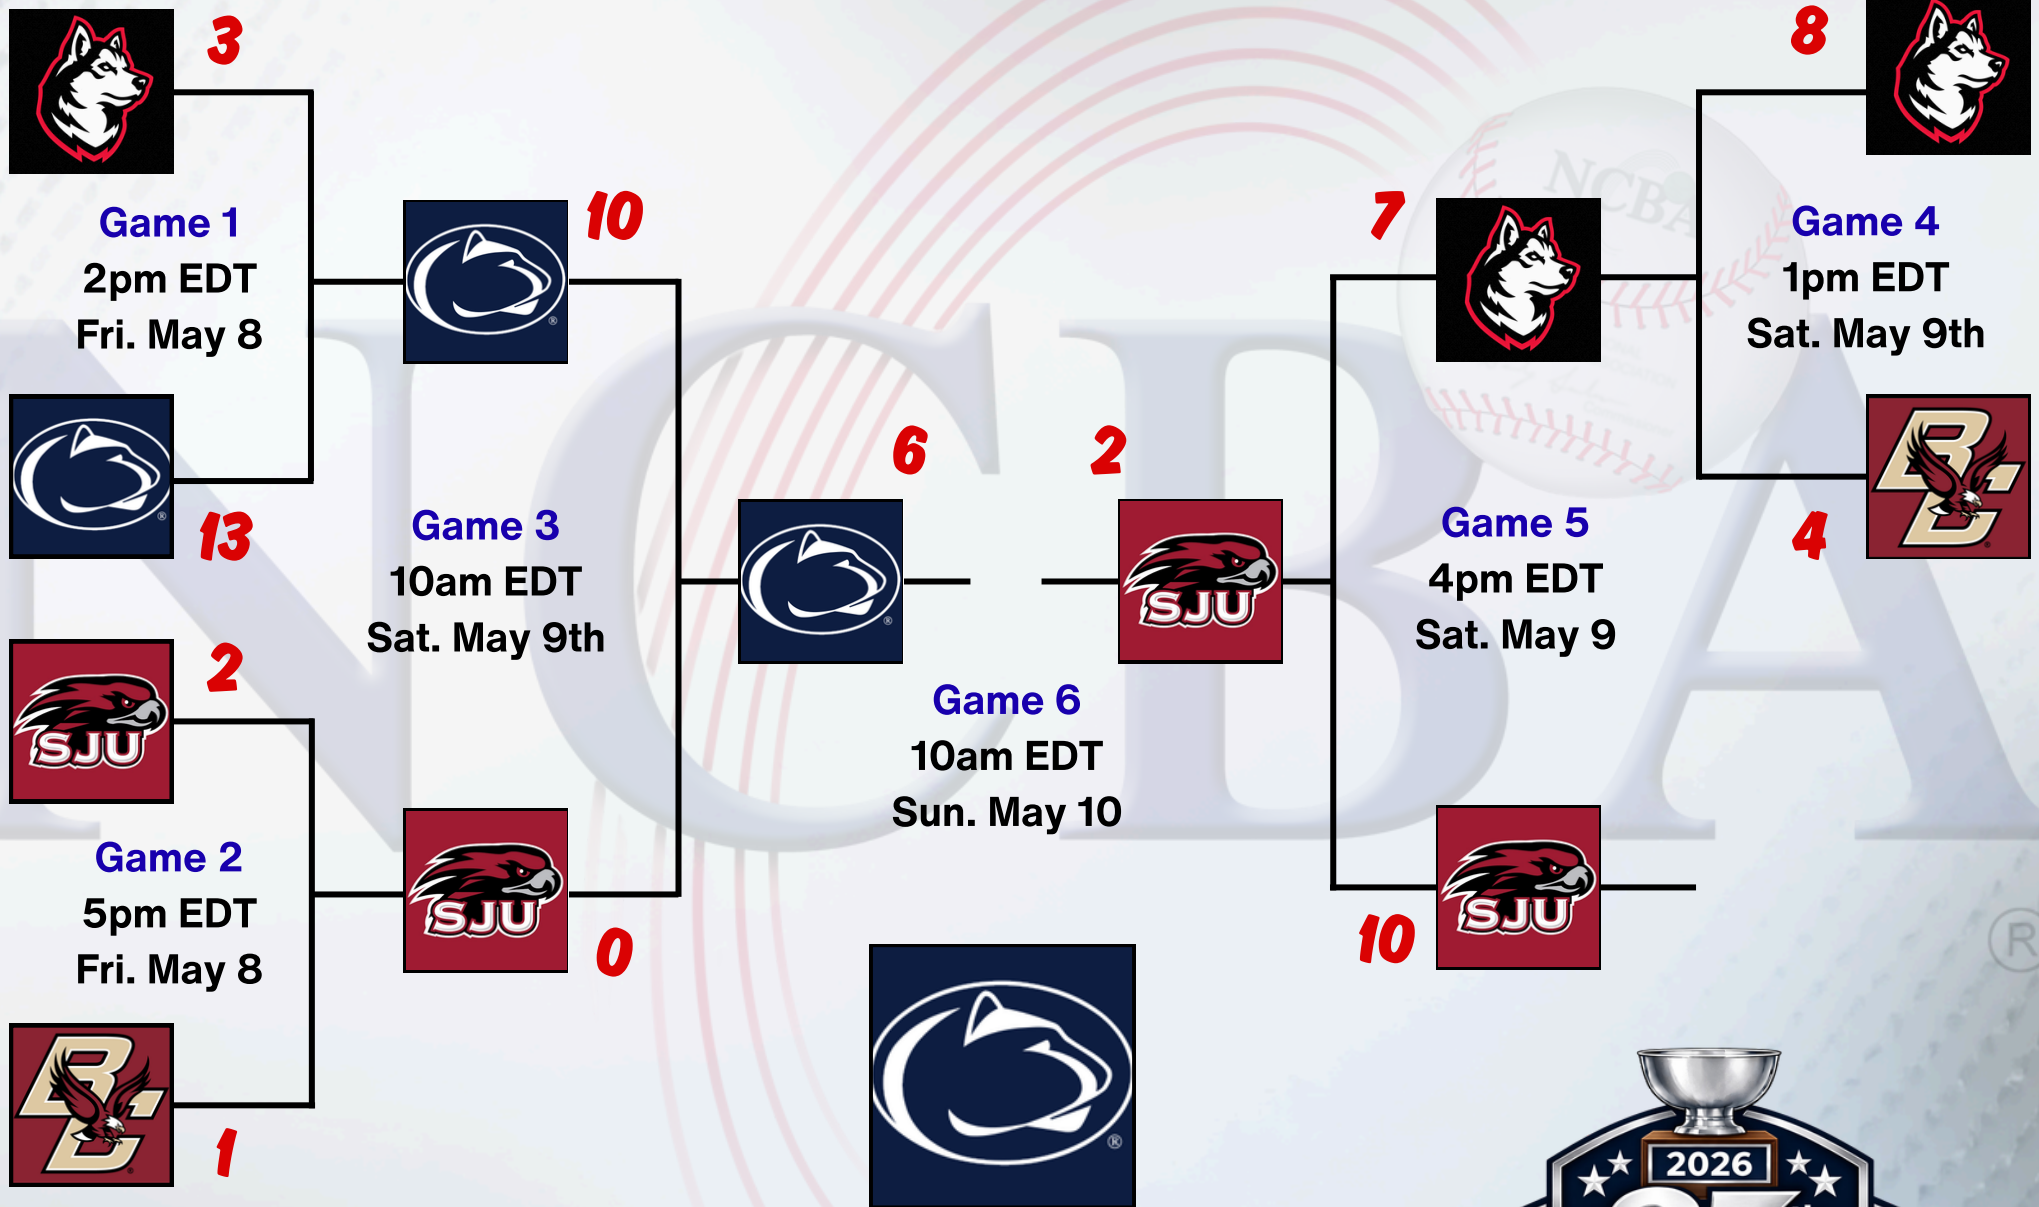

NCBA_Baseball

TheNCBA

NCBA

www.clubbaseball.org

2026 NCBA North Atlantic Regional Tournament

Gutchess Lumber Sports Complex - Cortland, NY

Penn State University

North Atlantic
Regional
Champions

#RoadToAlton

	#1 Seed Penn State
	#2 Seed Boston College
	#3 Seed Northeastern
	#4 Seed St. Joe's

Higher seed is home team, unless lower seed has higher tournament winning percentage.

Teams from the same conference **CANNOT** meet 1st round

**Game 7 is "If Necessary" - Event is Double Elimination

NCBA_Baseball

TheNCBA

NCBA

www.clubbaseball.org

2026 NCBA South Atlantic Regional Tournament

The Chuck - Peachtree City, GA

#RoadToAlton