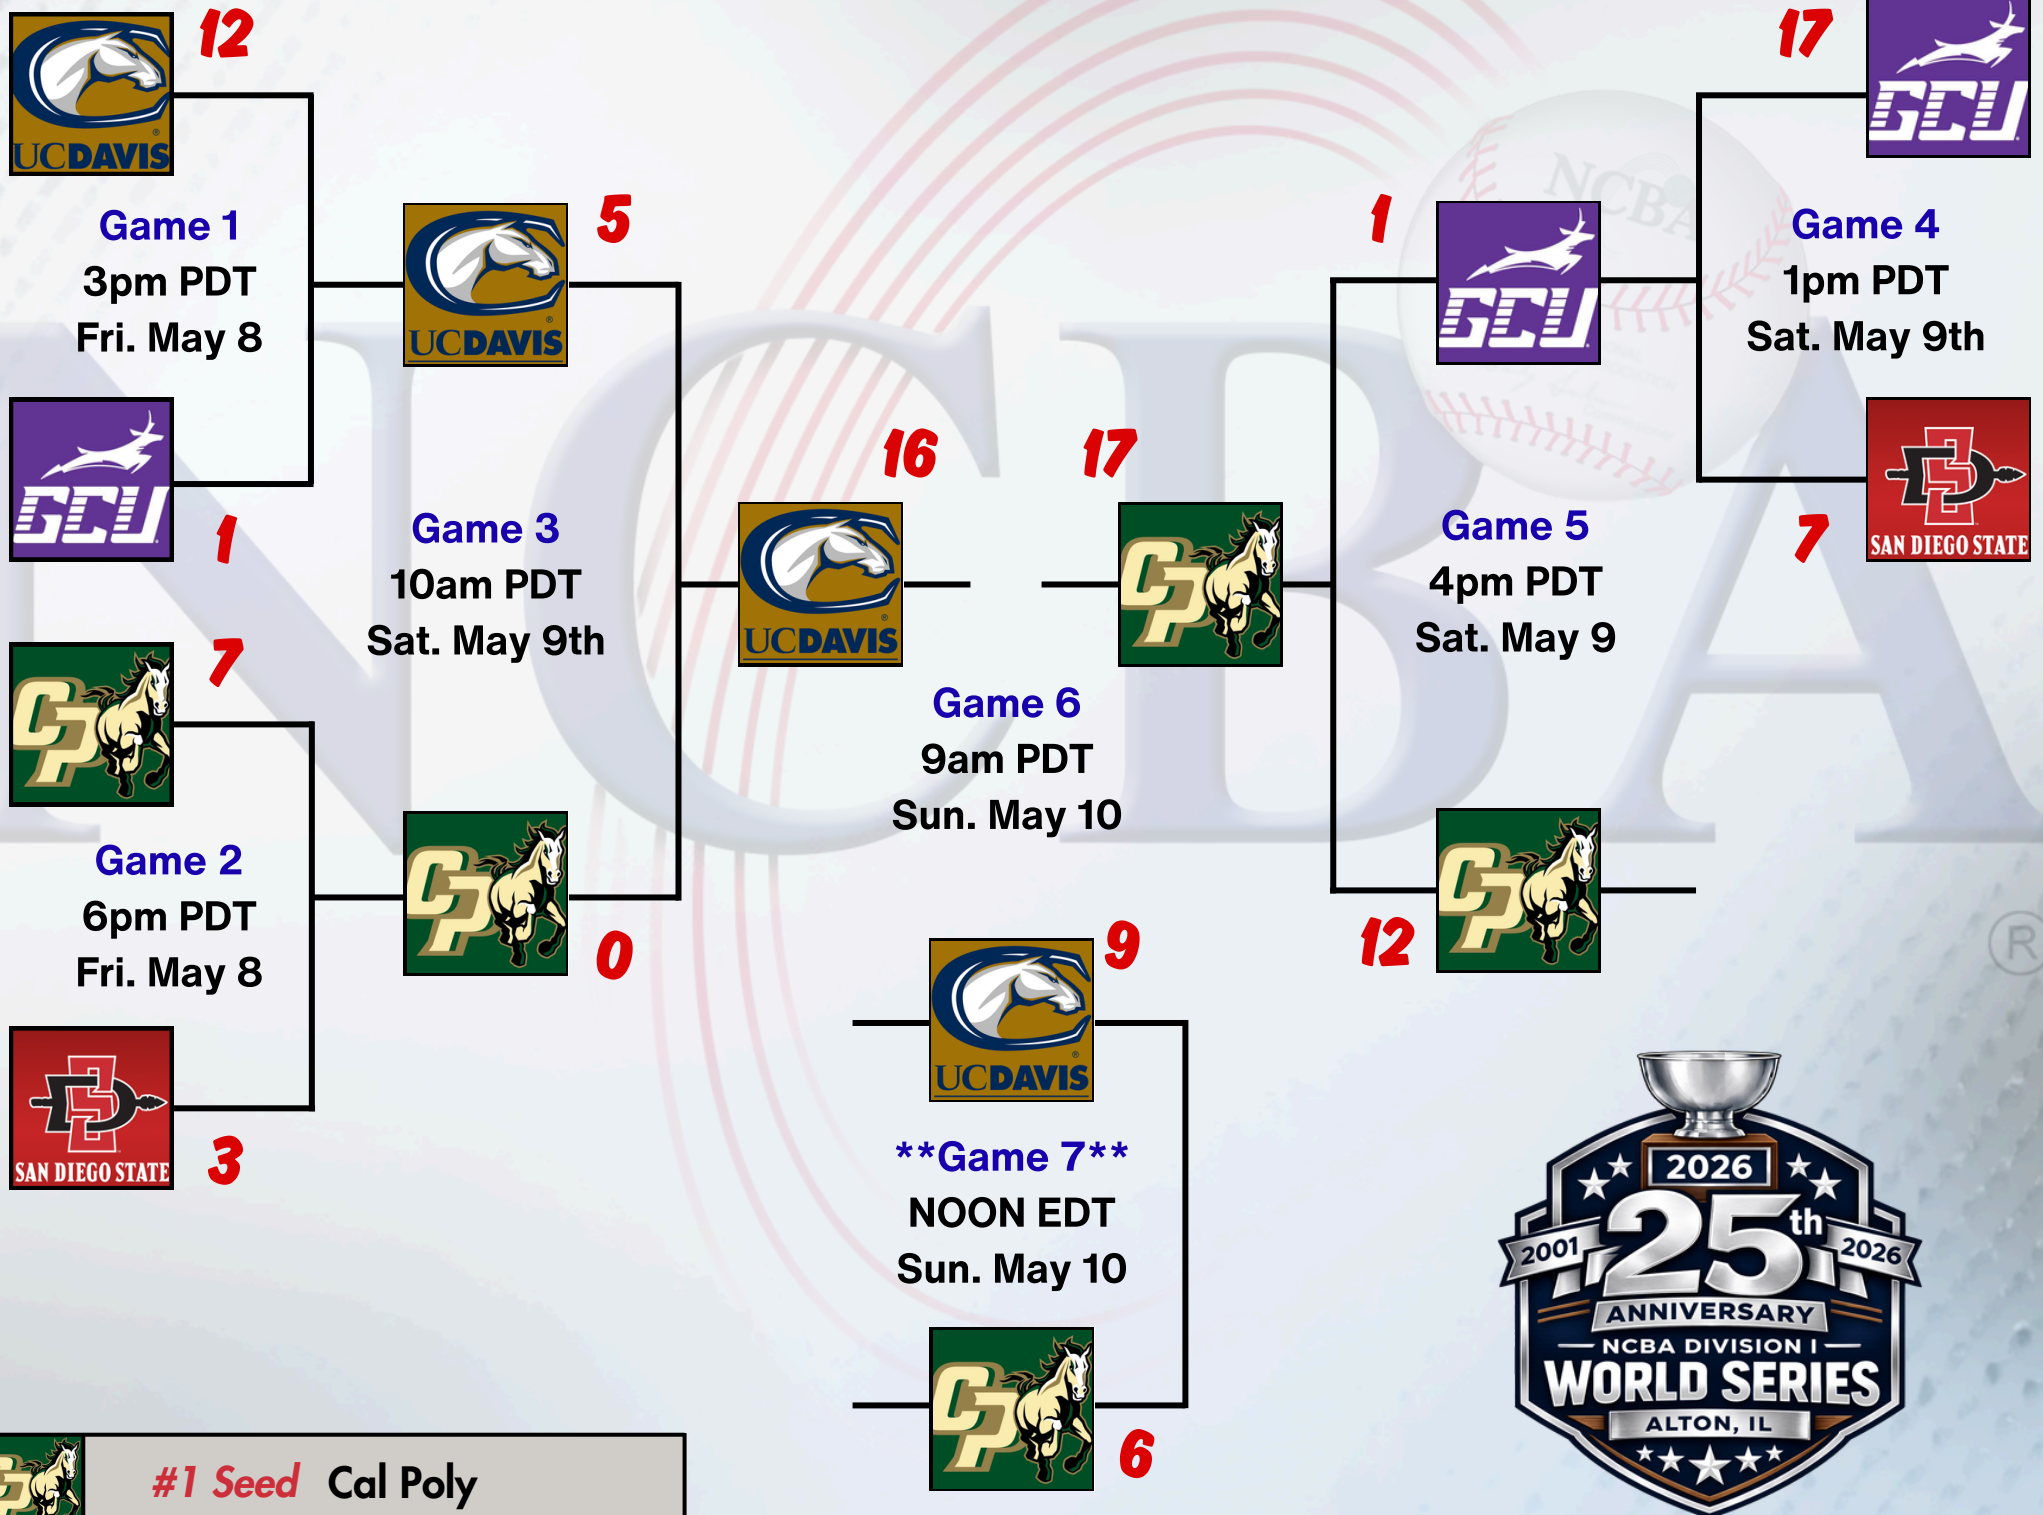

**Game 7 is "If Necessary" - Event is Double Elimination

NCBA_Baseball

TheNCBA

NCBA

www.clubbaseball.org

2026 NCBA South Atlantic Regional Tournament

The Chuck - Peachtree City, GA

#RoadToAlton

Teams from the same conference CANNOT meet 1st round

**Game 7 is "If Necessary" - Event is Double Elimination

NCBA_Baseball

TheNCBA

NCBA

www.clubbaseball.org

2026 NCBA Southern Pacific Regional Tournament

Palm Springs Stadium - Palm Springs, CA