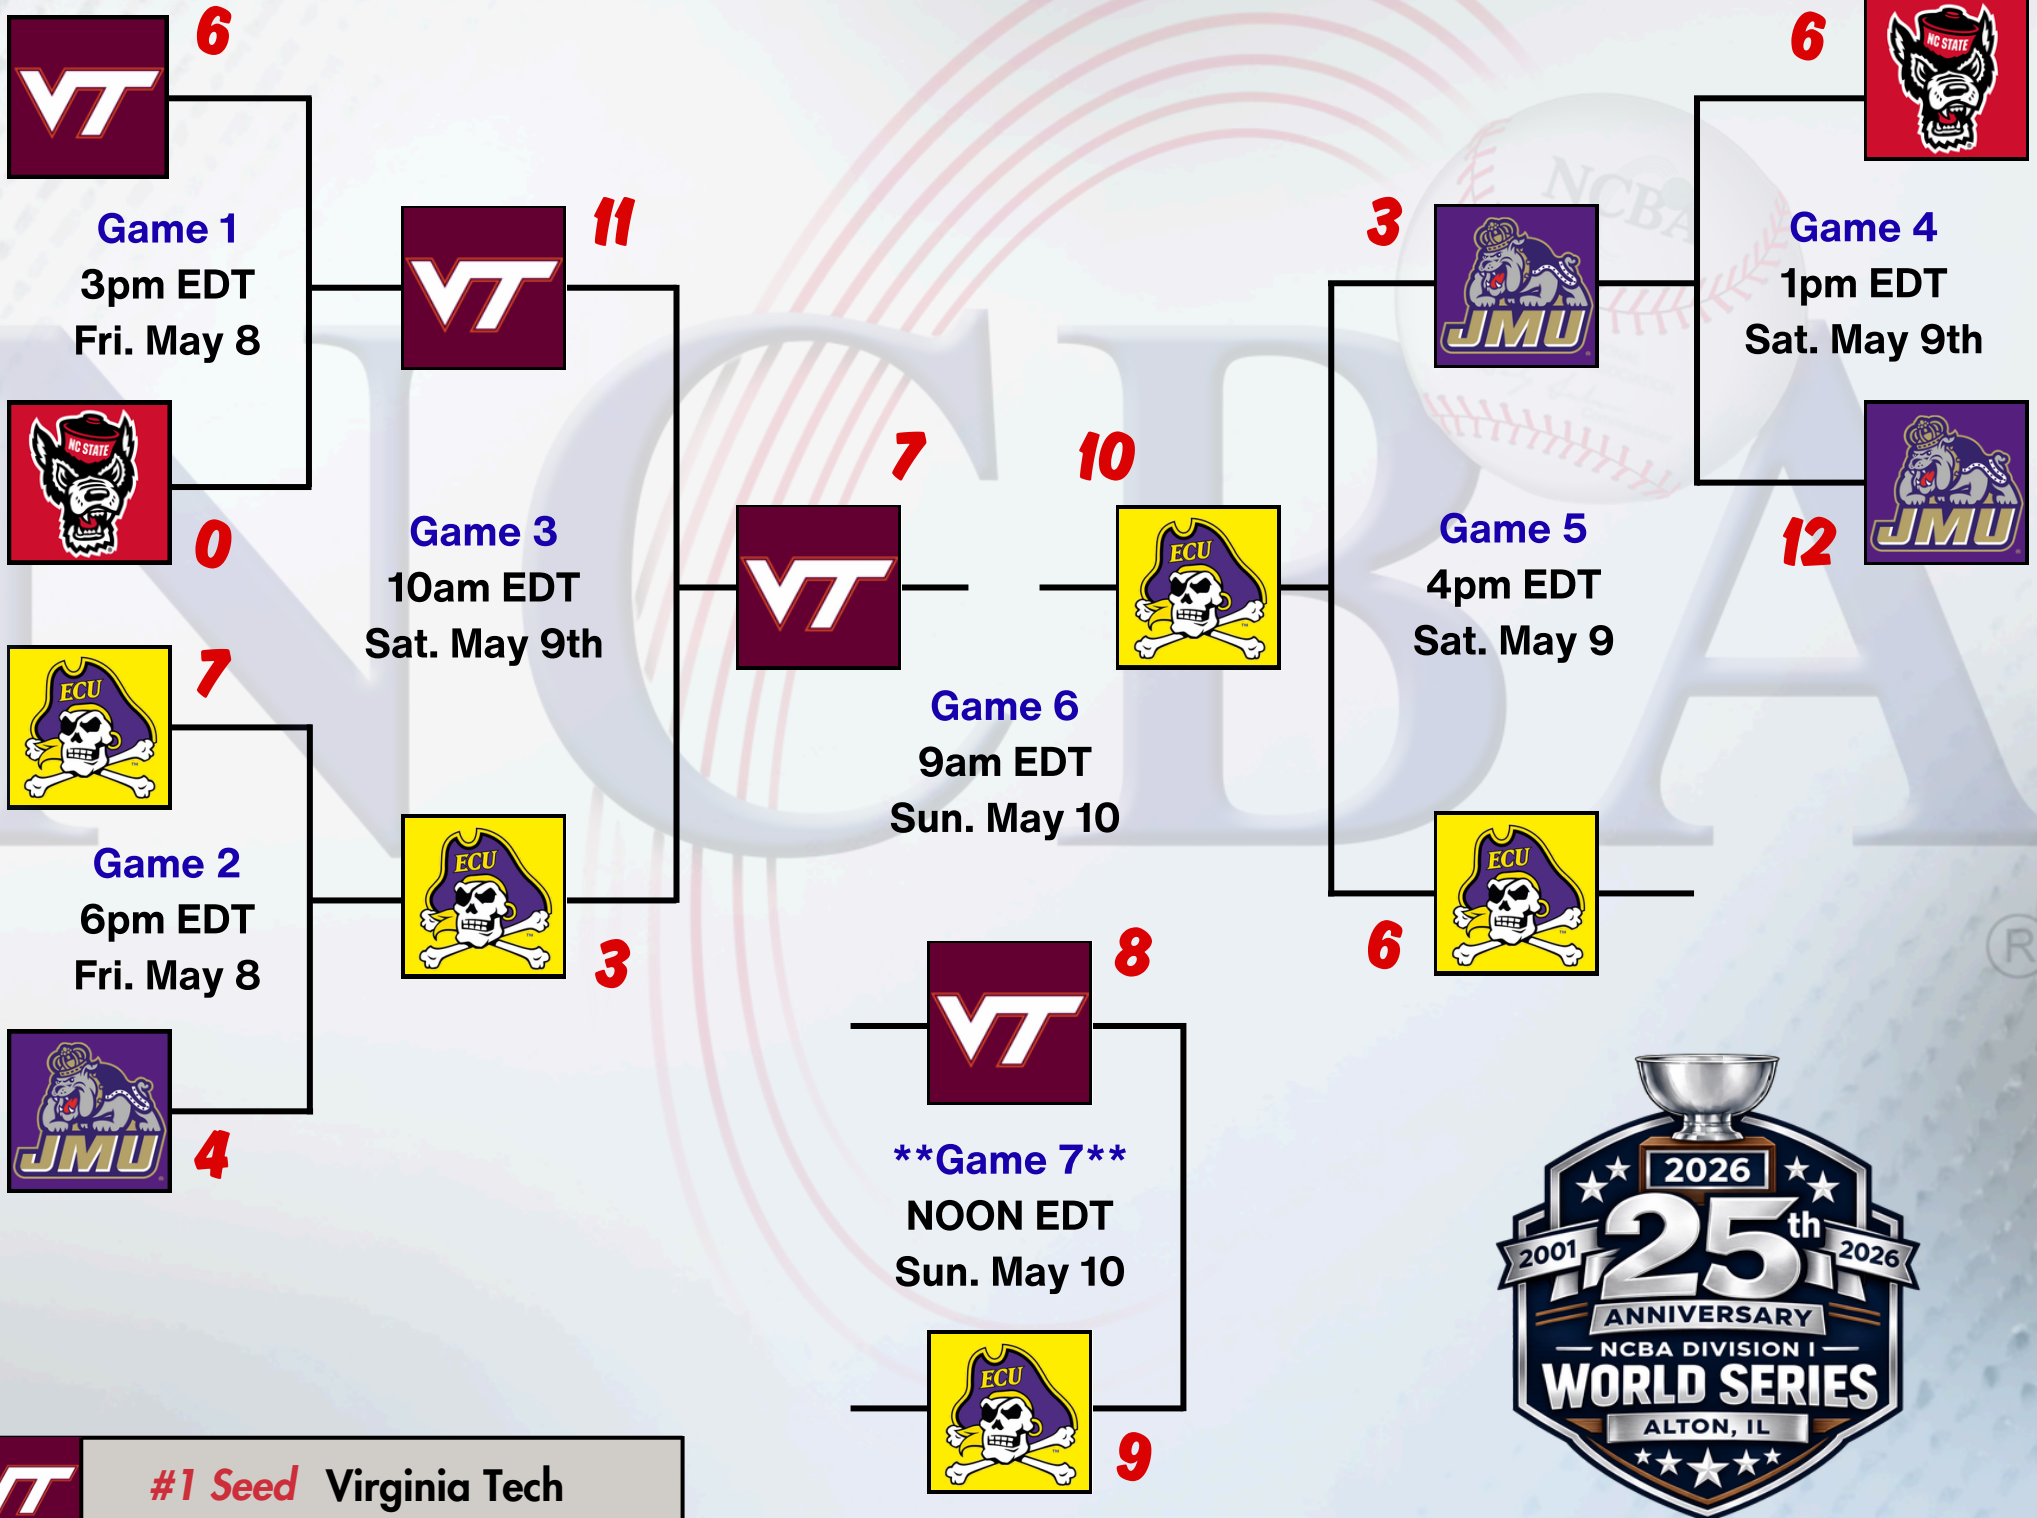

2026 NCBA Mid Atlantic Regional Tournament

Shepherd Stadium - Colonial Heights, VA

#RoadToAlton

	#1 Seed Virginia Tech
	#2 Seed East Carolina
	#3 Seed NC State
	#4 Seed James Madison

East Carolina University

Mid Atlantic
Regional
Champions

Higher seed is home team, unless lower seed has higher tournament winning percentage.

Teams from the same conference CANNOT meet 1st round

**Game 7 is "If Necessary" - Event is Double Elimination

NCBA_Baseball

TheNCBA

NCBA

www.clubbaseball.org