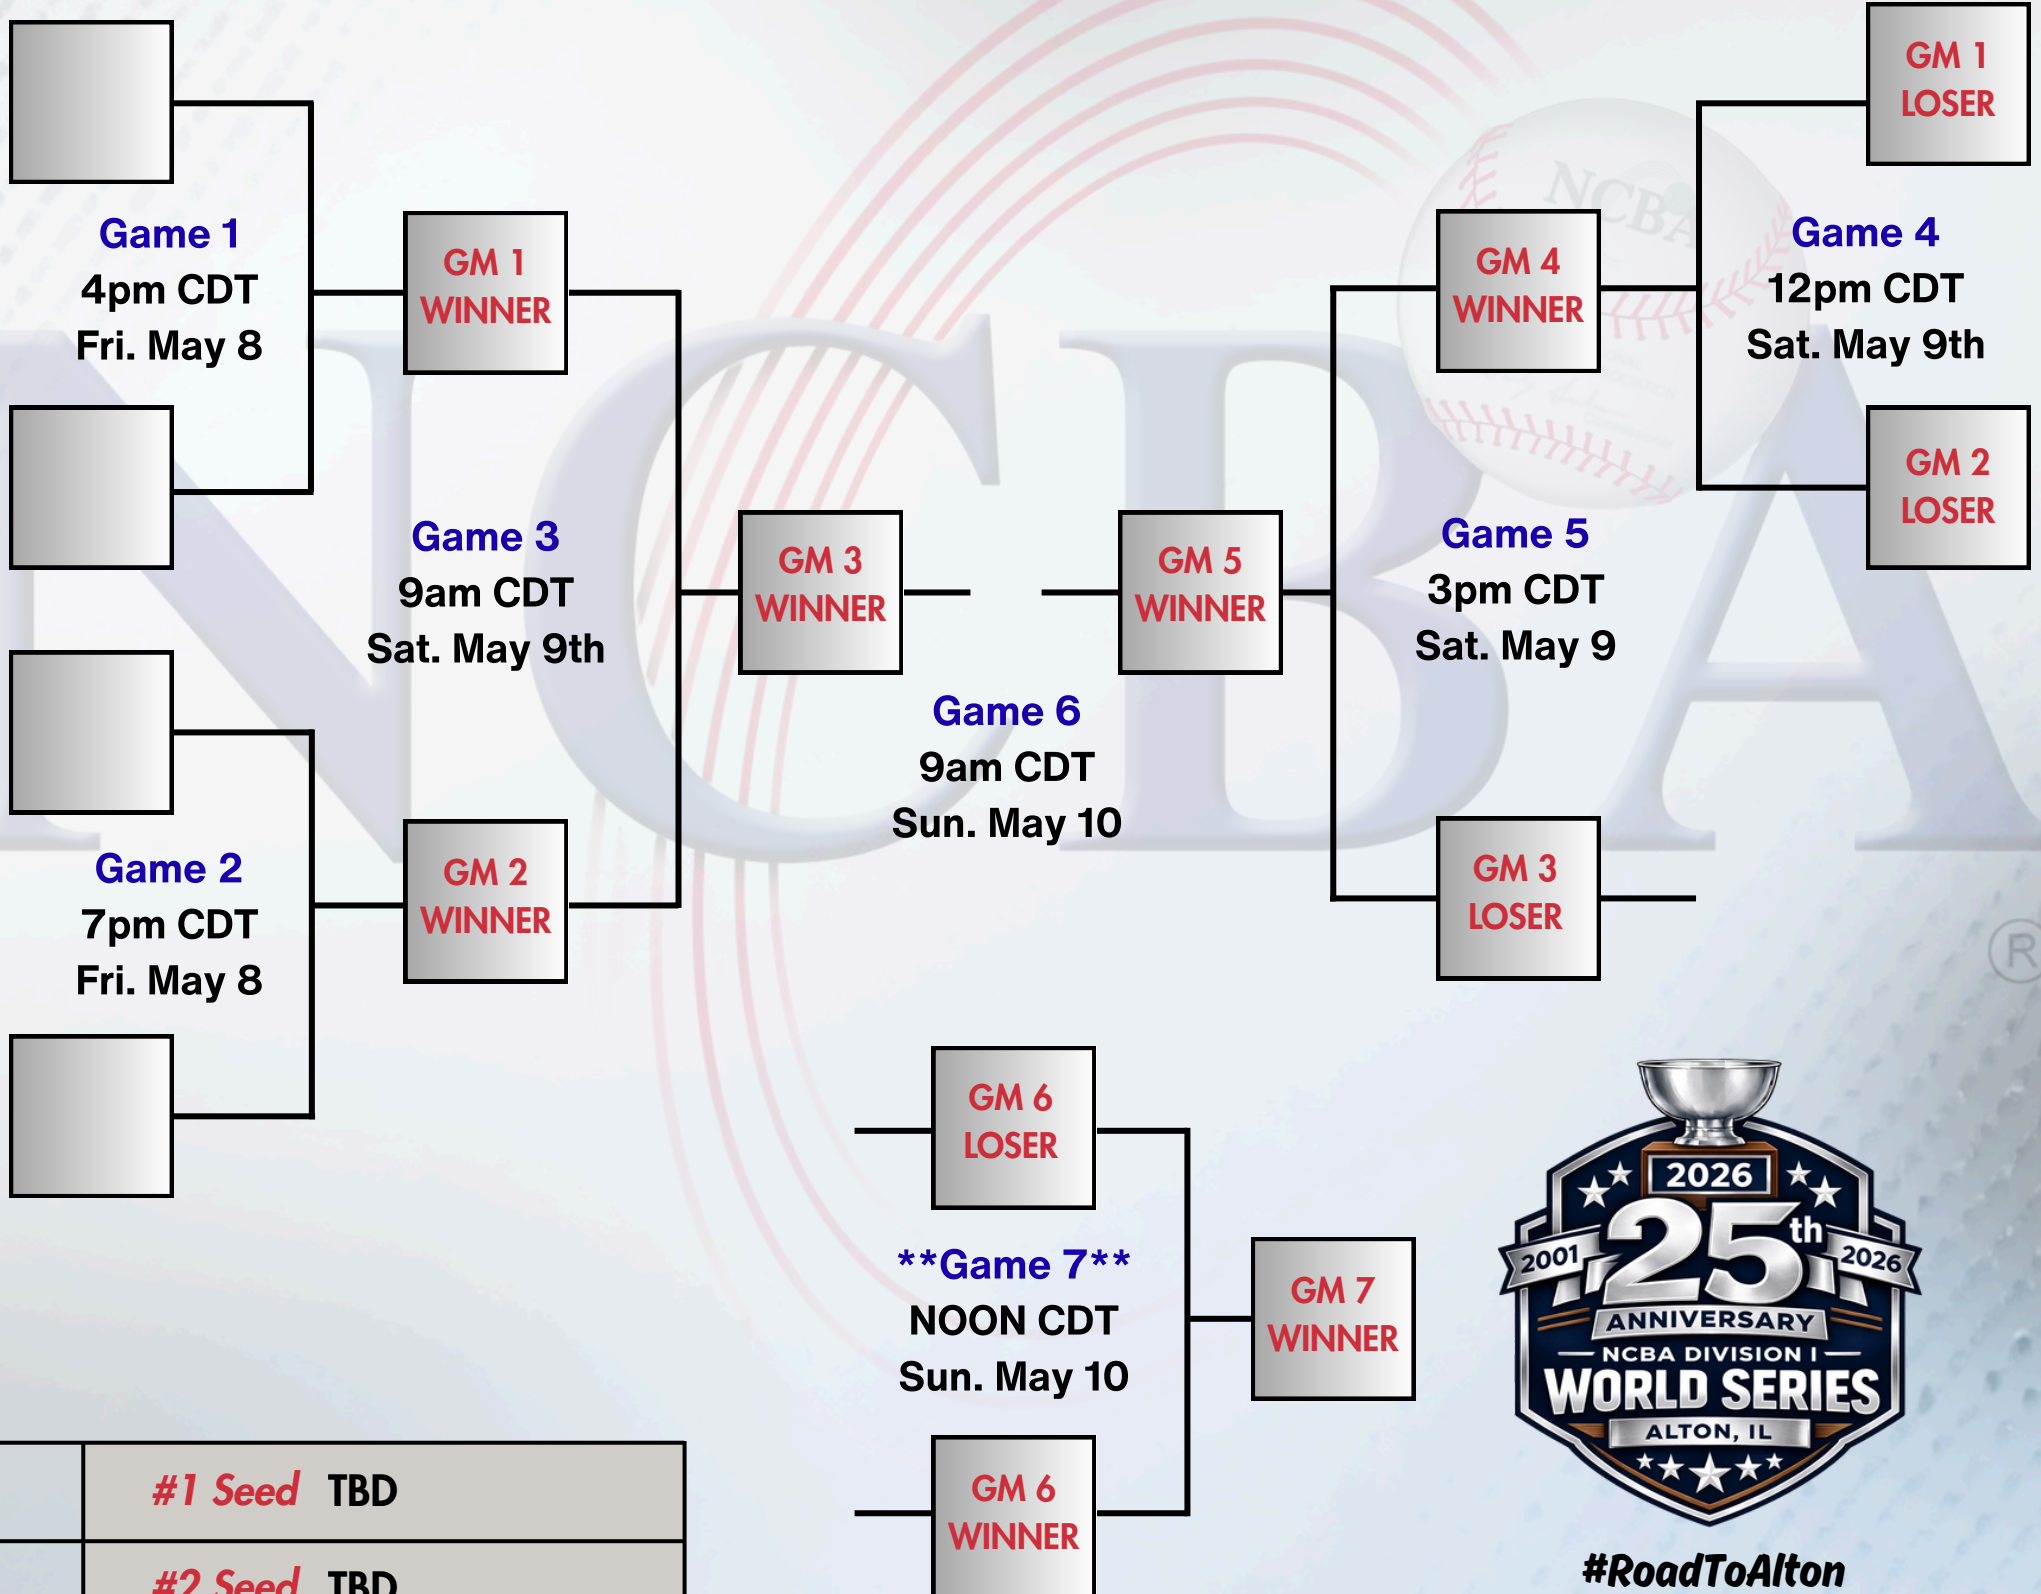

# 2026 NCBA Gulf Coast Regional Tournament

Lou St. Amant Field - Monroe, LA

	<b>#1 Seed</b> TBD
	<b>#2 Seed</b> TBD
	<b>#3 Seed</b> TBD
	<b>#4 Seed</b> TBD

#RoadToAlton

Higher seed is home team, unless lower seed has higher tournament winning percentage.