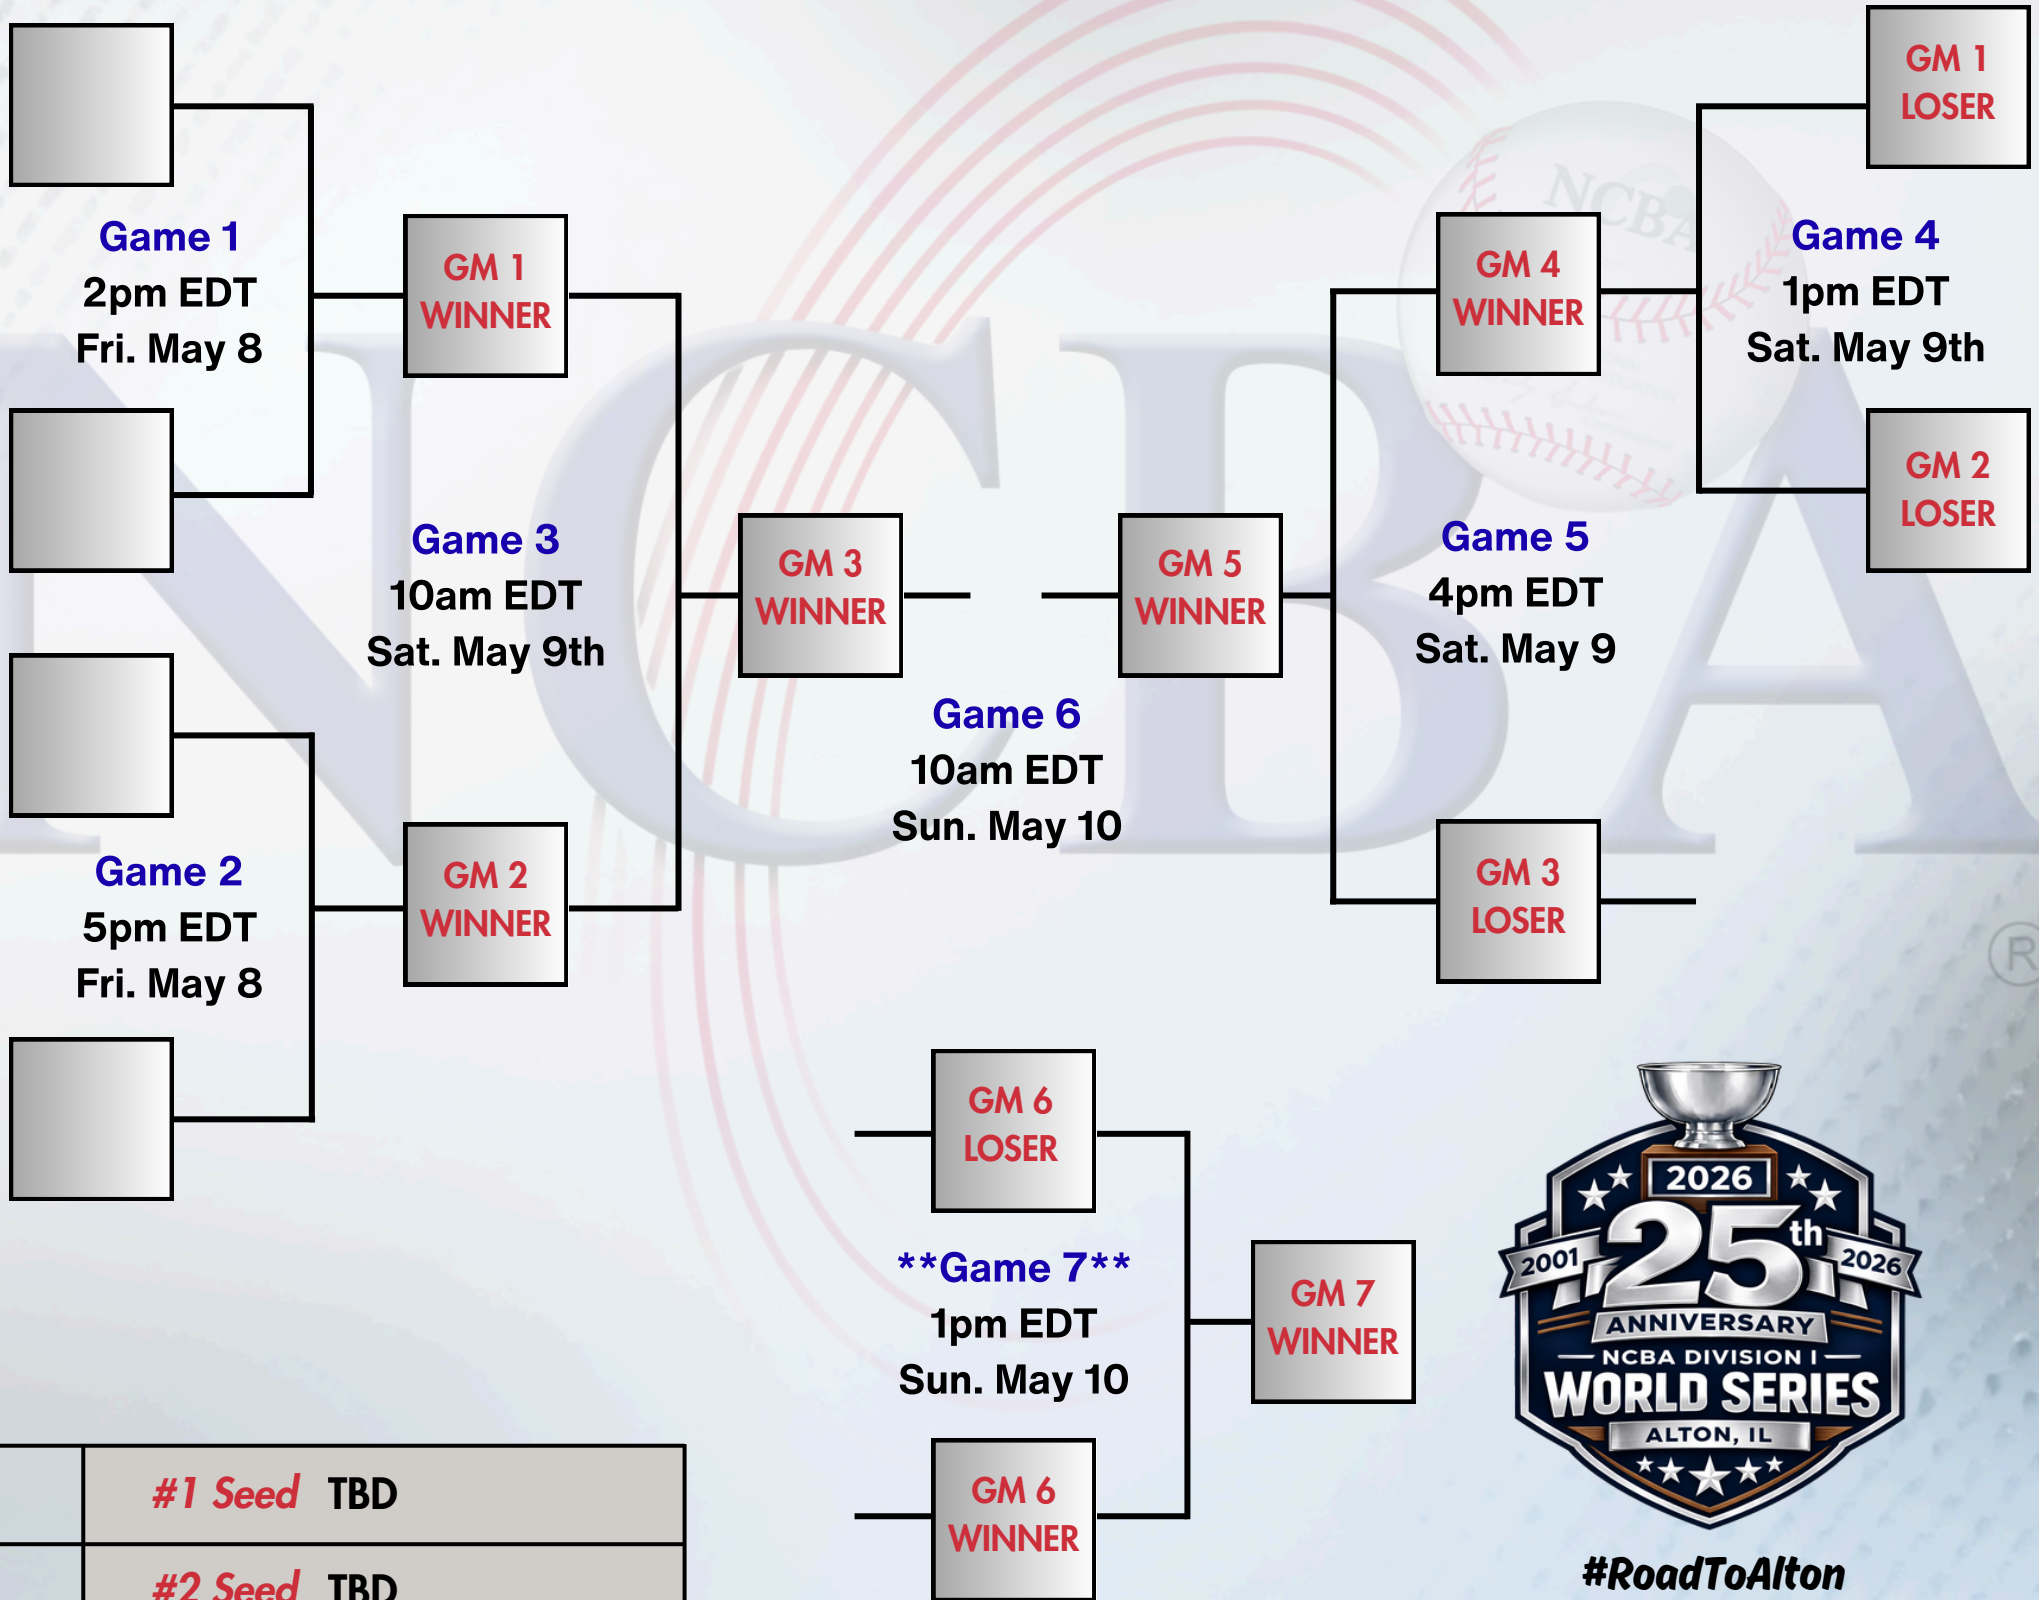

2026 NCBA North Atlantic Regional Tournament

Gutchess Lumber Sports Complex - Cortland, NY

	#1 Seed TBD
	#2 Seed TBD
	#3 Seed TBD
	#4 Seed TBD