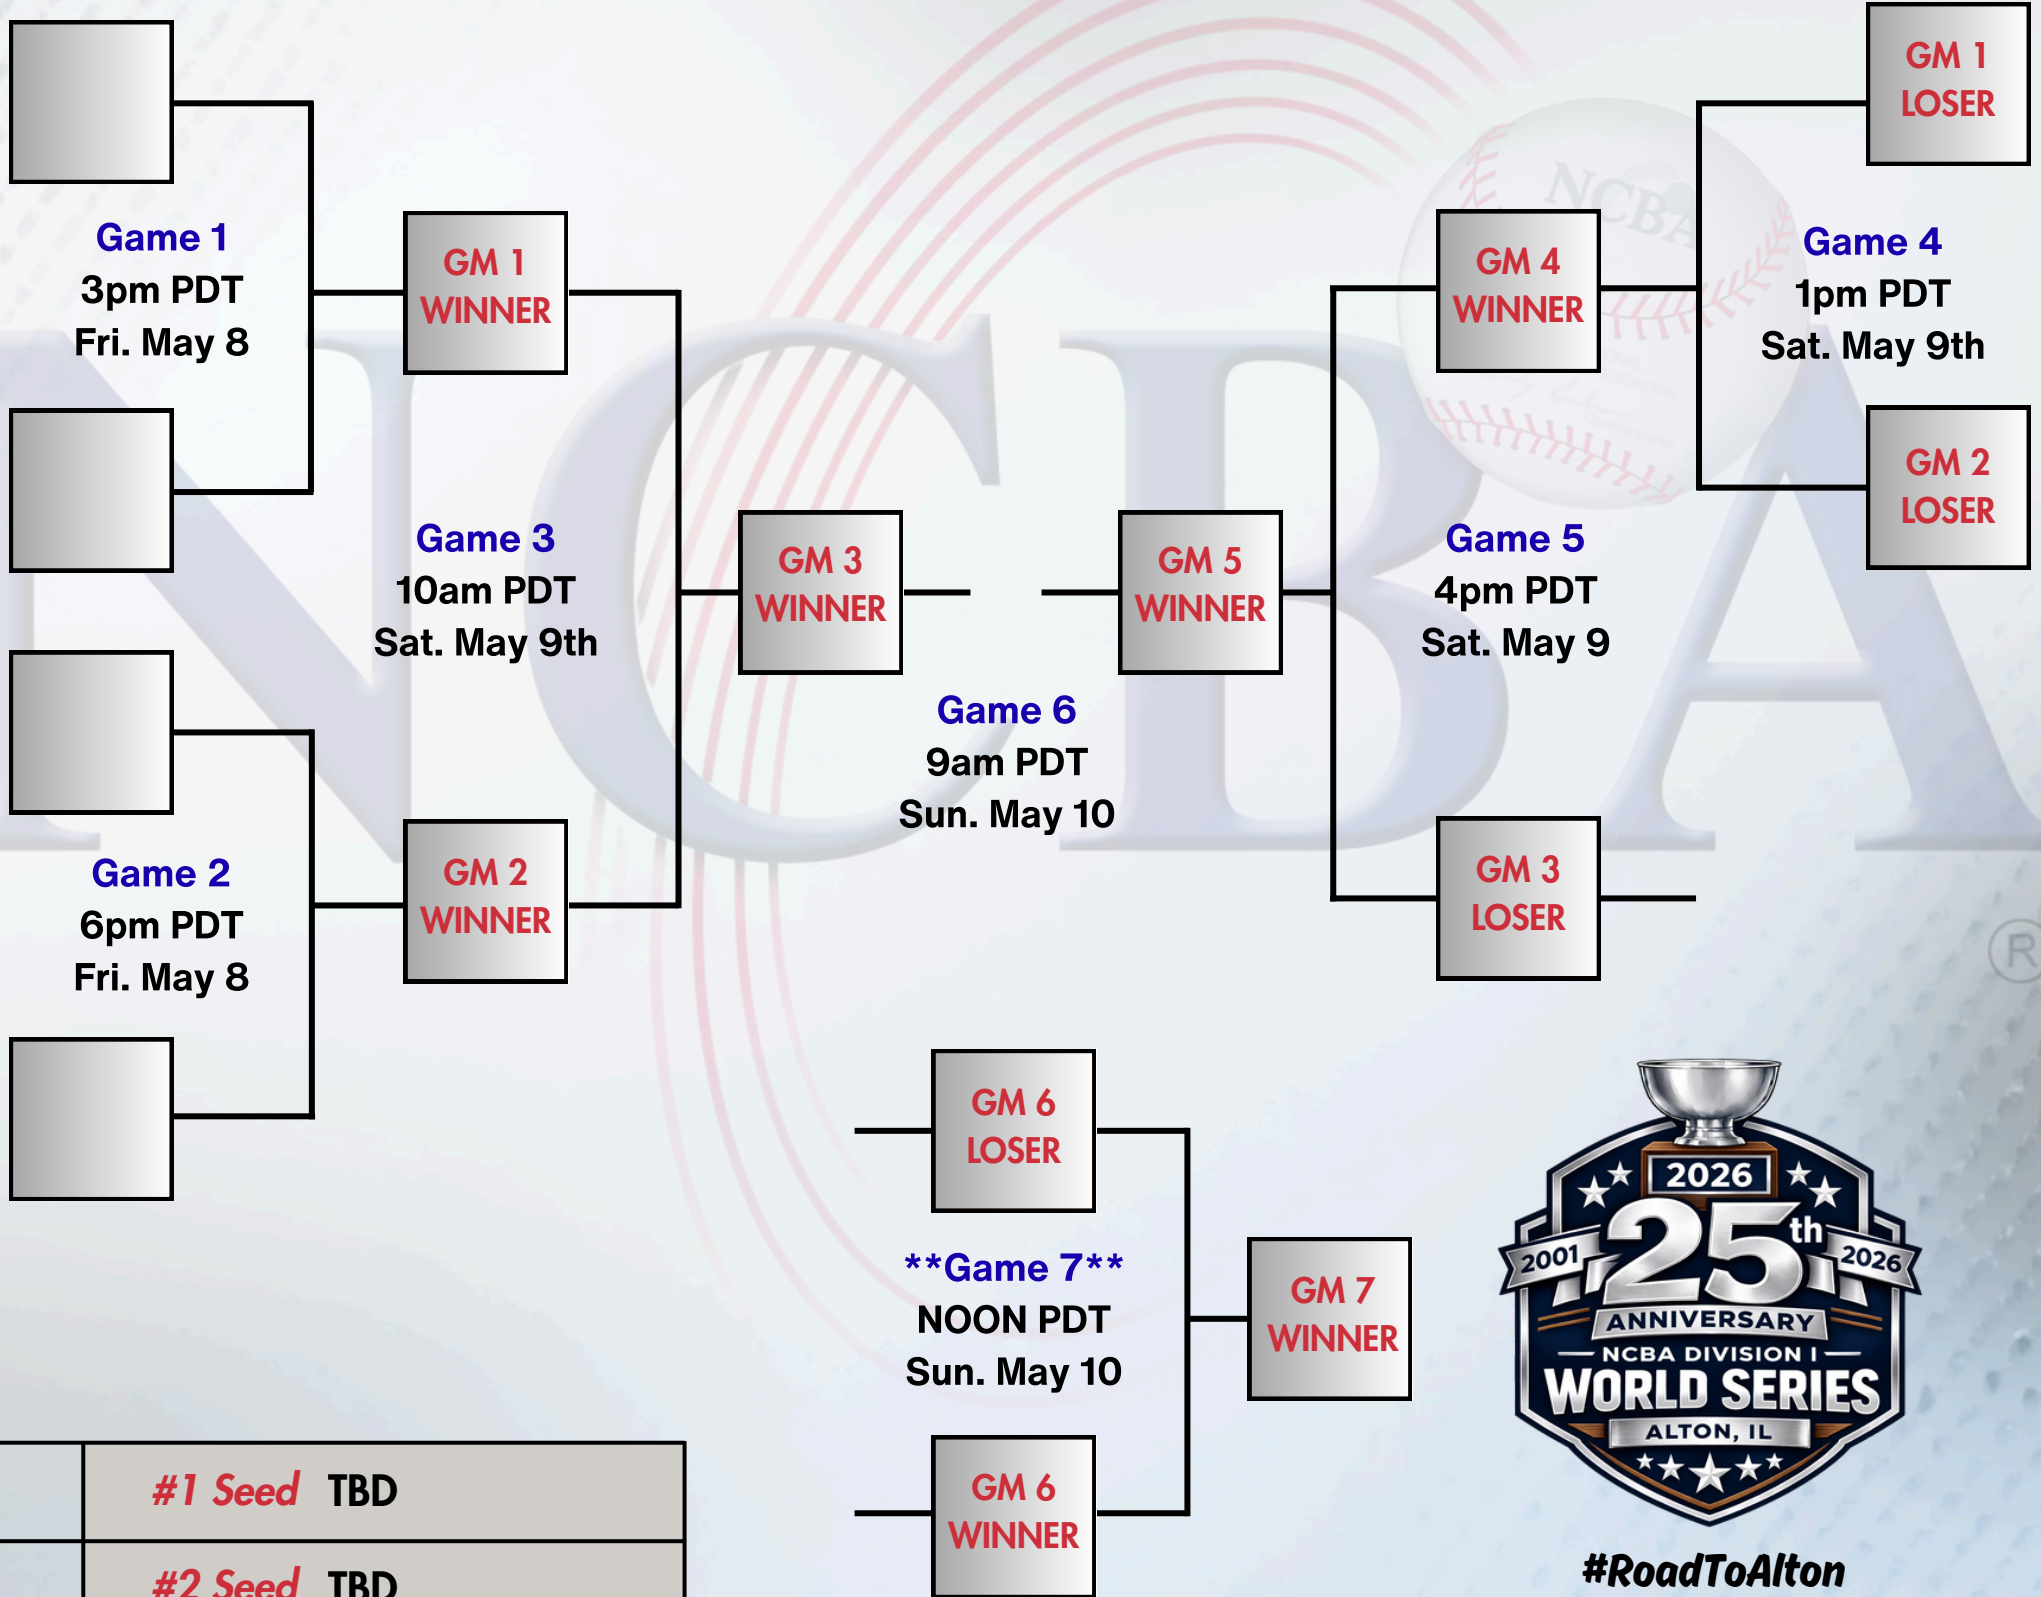

2026 NCBA Northern Pacific Regional Tournament

Optimist Field - La Grande, OR

#RoadToAlton

	#1 Seed TBD
	#2 Seed TBD
	#3 Seed TBD
	#4 Seed TBD

Higher seed is home team, unless lower seed has higher tournament winning percentage.

Teams from the same conference CANNOT meet 1st round

**Game 7 is "If Necessary" - Event is Double Elimination

NCBA_Baseball

TheNCBA

NCBA

www.clubbaseball.org