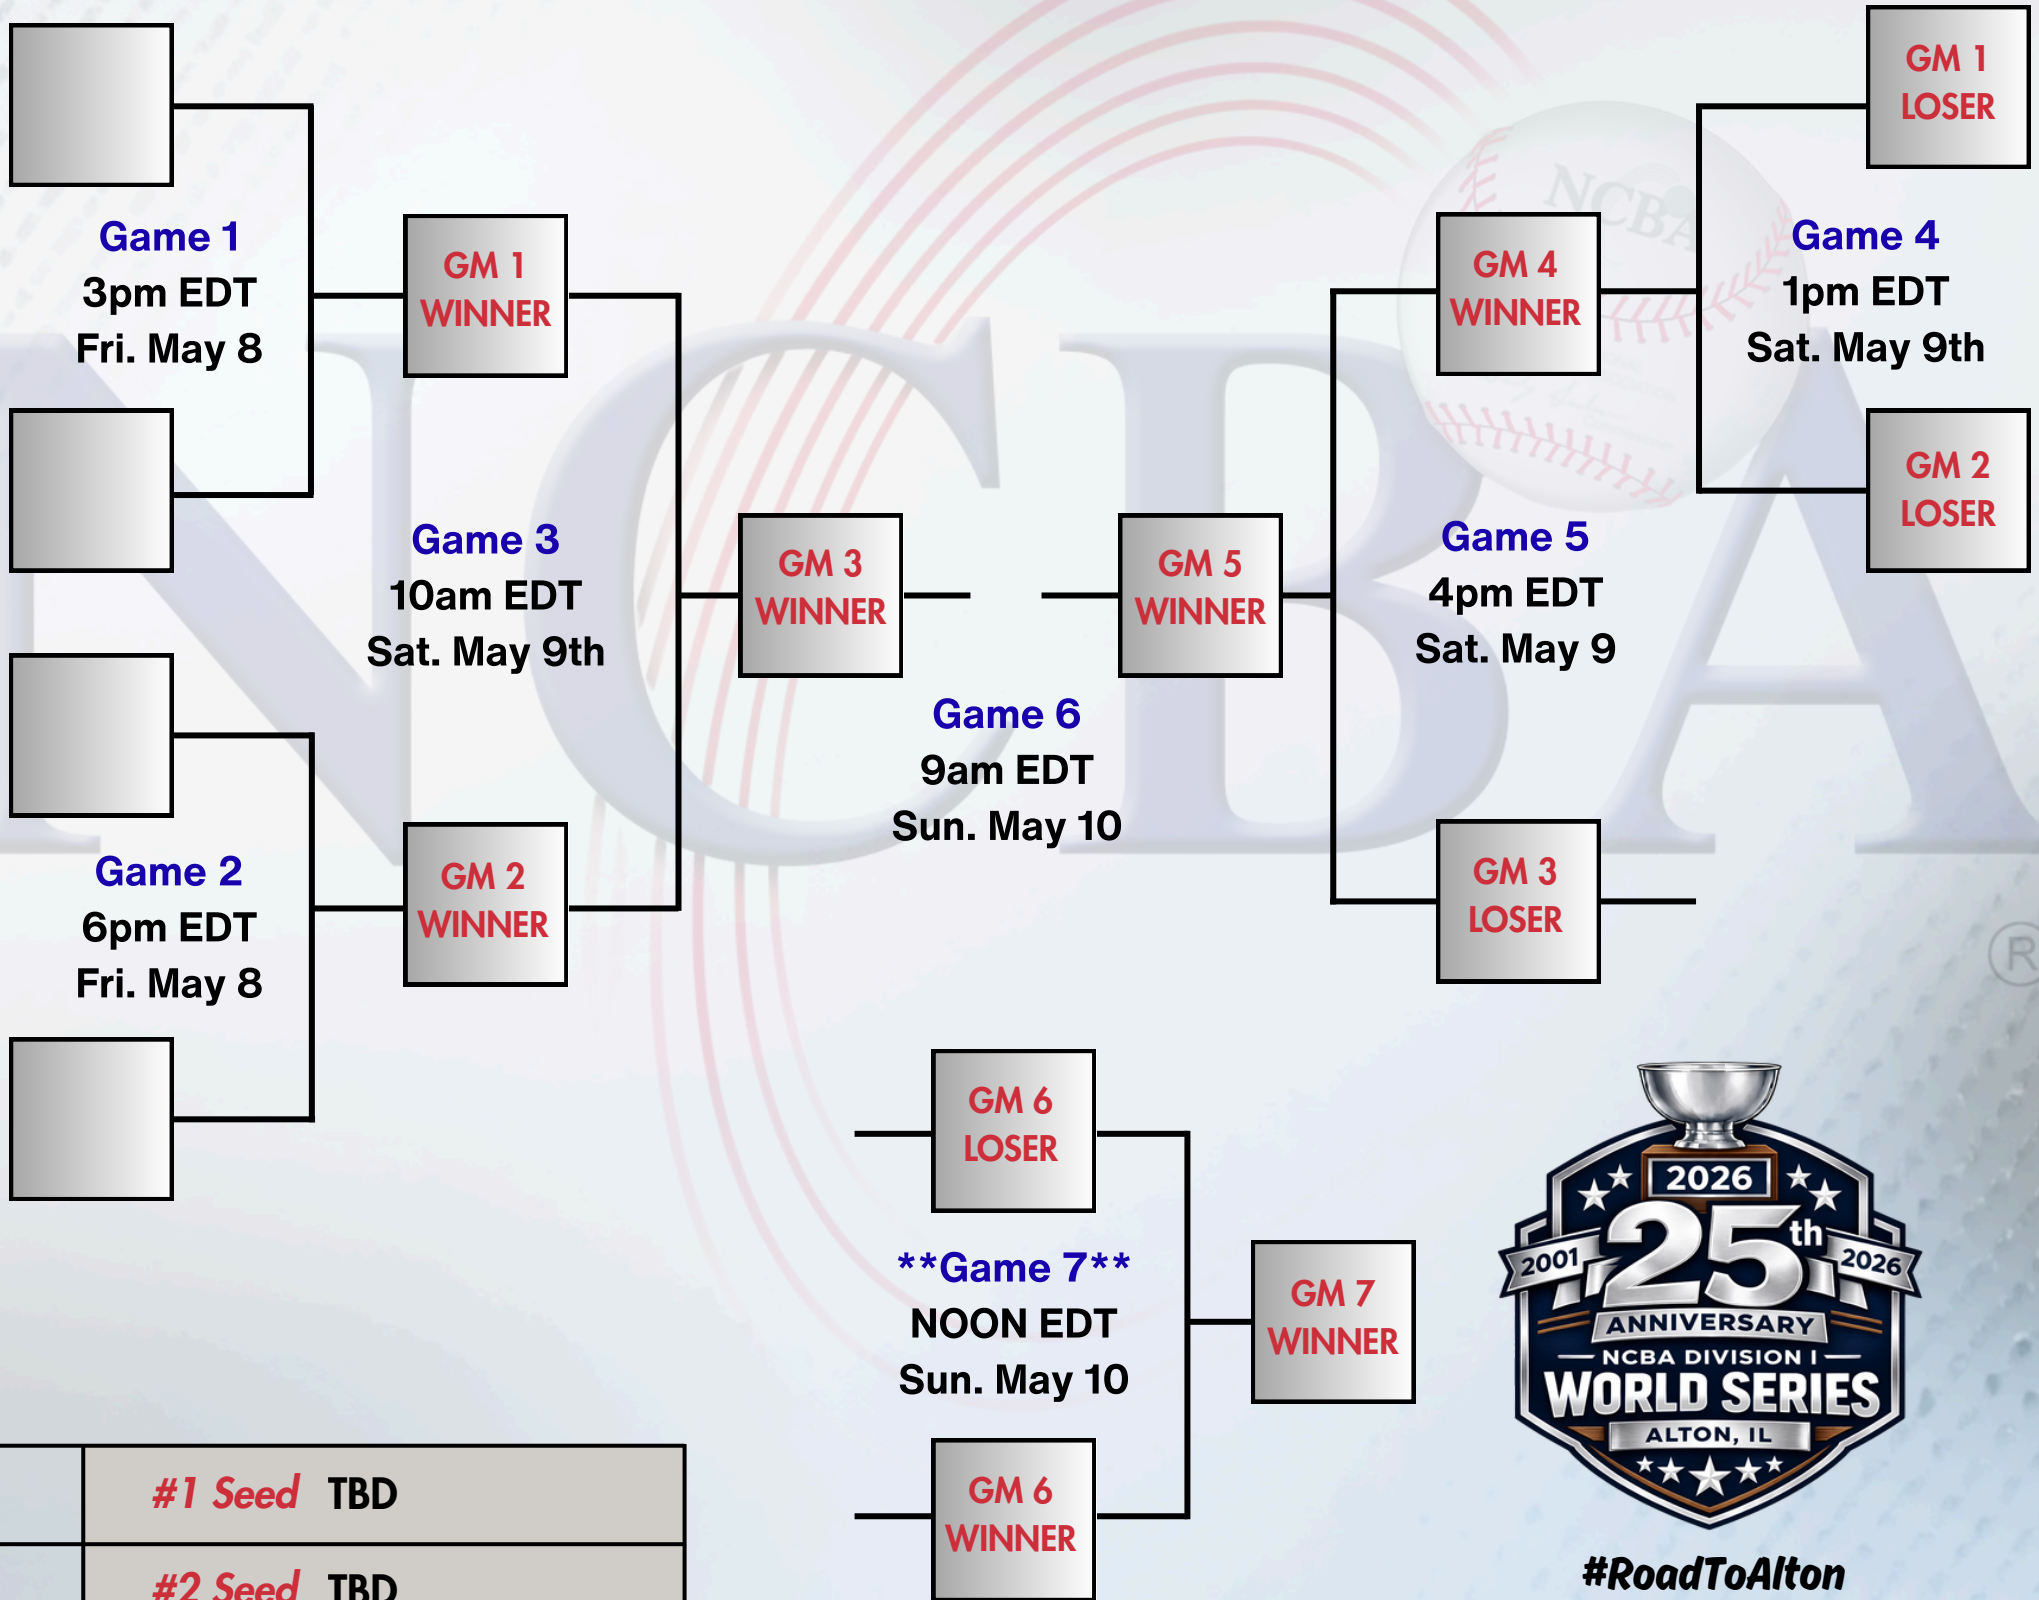

2026 NCBA Mid Atlantic Regional Tournament

Shepherd Stadium - Colonial Heights, VA

#RoadToAlton

#1 Seed	TBD
#2 Seed	TBD
#3 Seed	TBD
#4 Seed	TBD

Higher seed is home team, unless lower seed has higher tournament winning percentage.

Teams from the same conference CANNOT meet 1st round

**Game 7 is "If Necessary" - Event is Double Elimination

NCBA_Baseball

TheNCBA

NCBA

www.clubbaseball.org