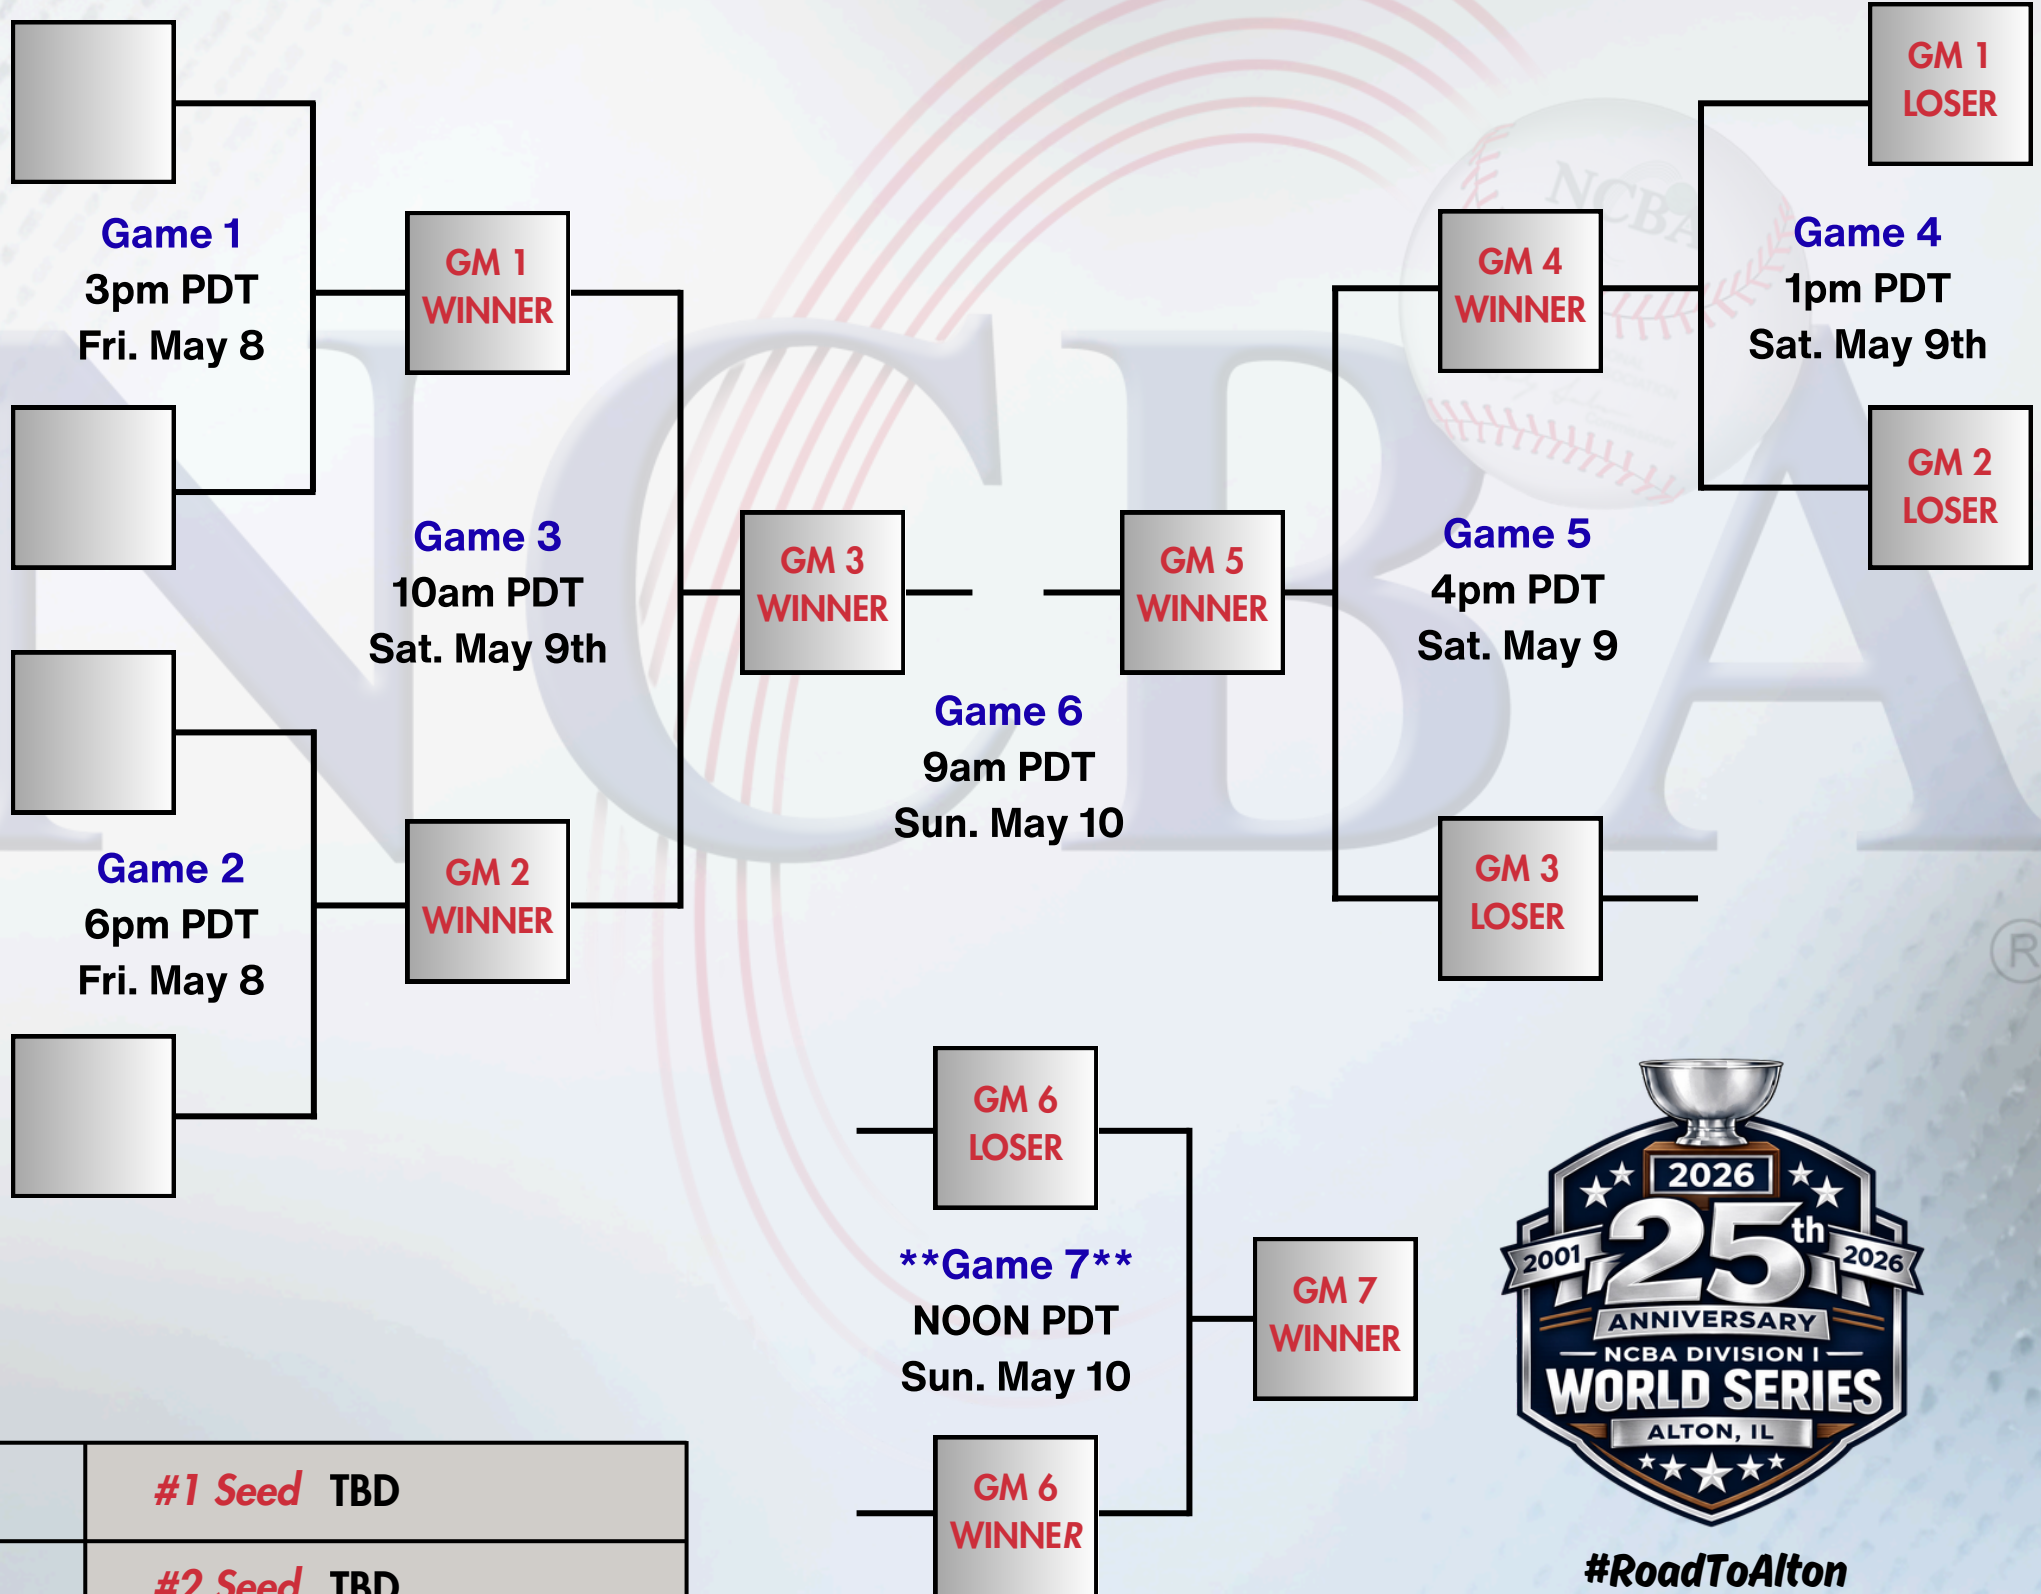

2026 NCBA Southern Pacific Regional Tournament

Palm Springs Stadium - Palm Springs, CA

#RoadToAlton

	#1 Seed TBD
	#2 Seed TBD
	#3 Seed TBD
	#4 Seed TBD

Higher seed is home team, unless lower seed has higher tournament winning percentage.

Teams from the same conference **CANNOT** meet 1st round

**Game 7 is "If Necessary" - Event is Double Elimination

NCBA_Baseball

TheNCBA

NCBA

www.clubbaseball.org