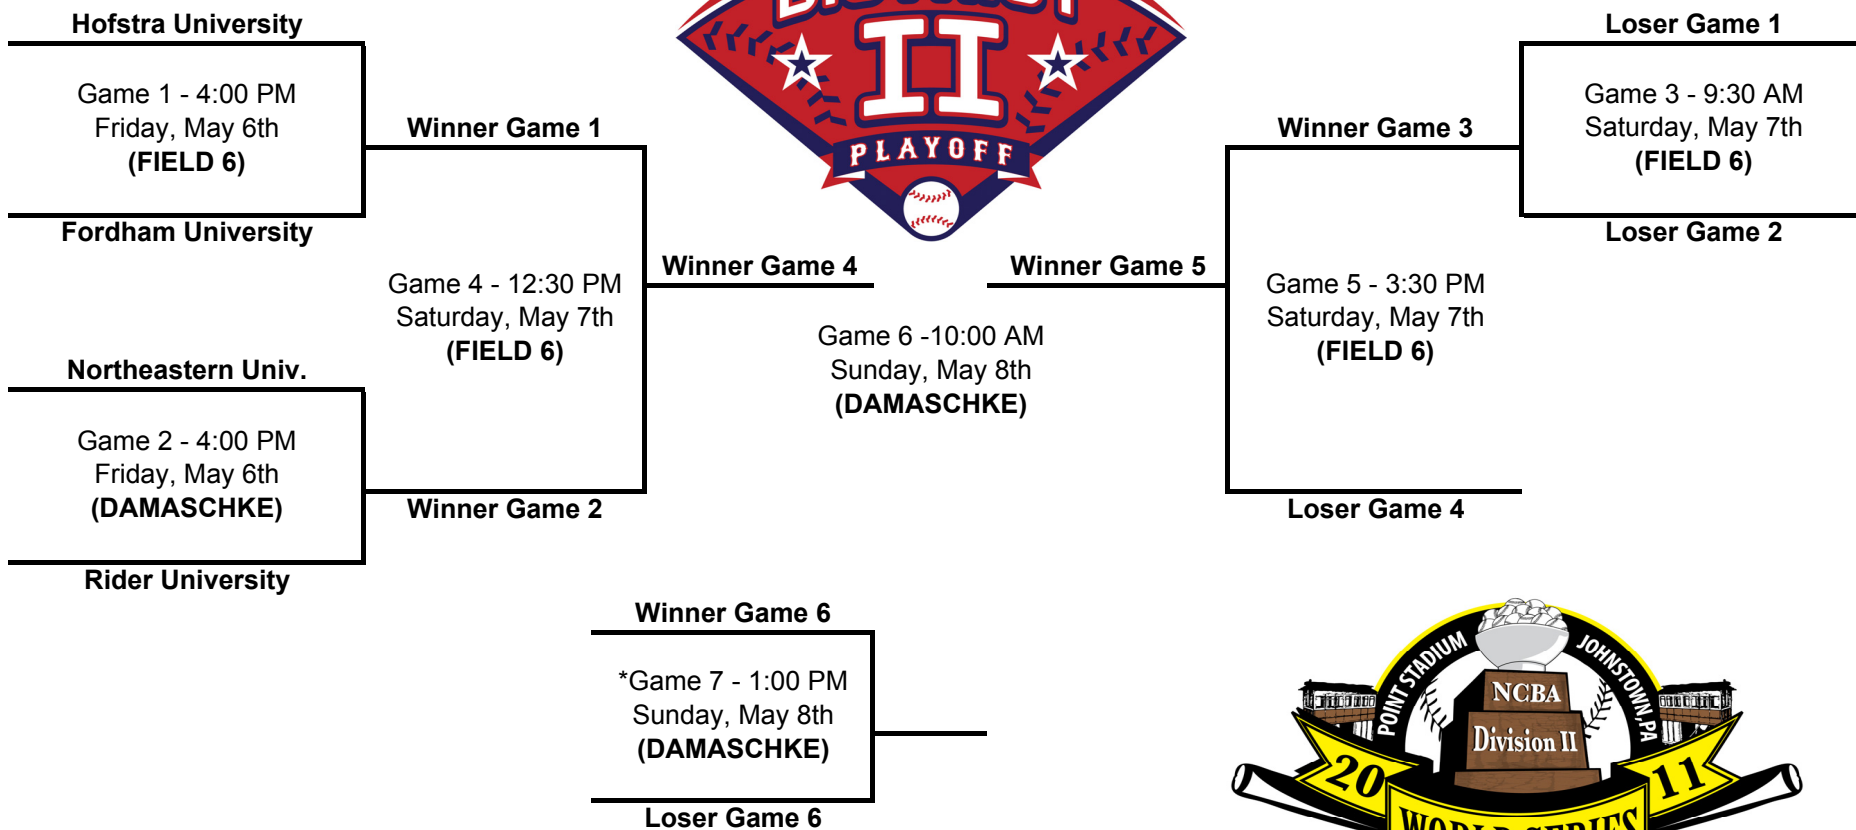

2011 District II Playoff Bracket

*If Necessary

**Higher seed is home team, unless lower seed has higher tournament winning percentage.

*** Overall Tournament Seeds: 1. Northeastern 2. Hofstra 3. Fordham 4. Rider